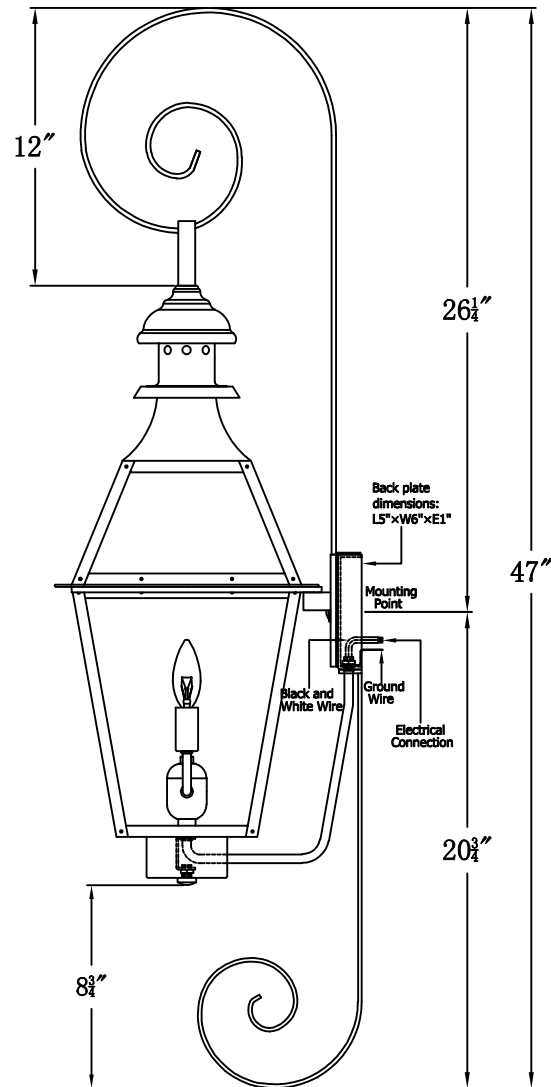

CREOLE 24 Electric With Top Scroll And Reverse Bottom Scroll (CR-24E TS9/RBS1)

The CopperSmith

The CopperSmith		<u>9152 Hard Drive</u> Foley Alabama 36536
Product Description	Drawing Description	
Sockets:2-E12 Candelabra	REV:A/0	
Watts:2-60W	Date:11/25/2021	SKU Number:CR-24E
	Drawing by:Jason Huang	Product Name:CREOLE 24 Electric