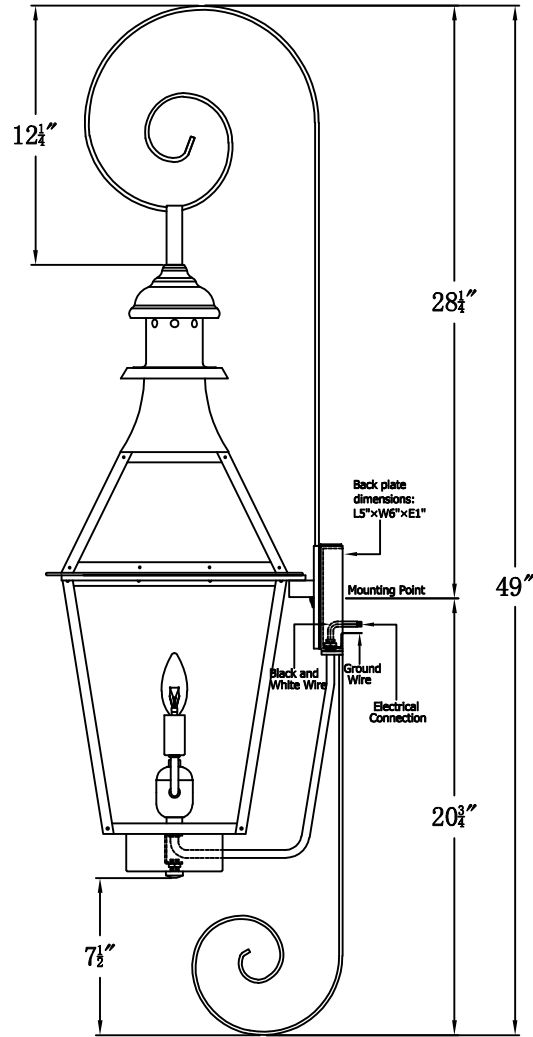

**CREOLE 27 Electric With Top Scroll And Reverse Bottom Scroll
(CR-27E TS9/RBS1)**

The CopperSmith

Product Description	Drawing Description	<u>9152 Hard Drive</u>
Sockets:2-E12 Candelabra	REV:A/0	Foley Alabama 36536
Watts:2-60W	Date:12/03/2021	SKU Number:CR-27E
	Drawing by:Jason Huang	Product Name:Creole 27 Electric