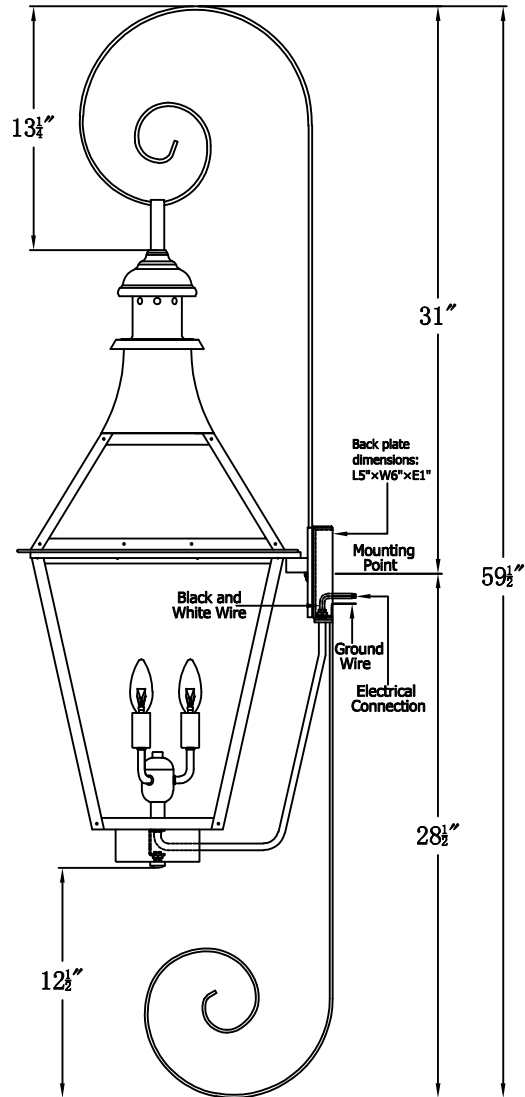

CREOLE 33 Electric With Top Scroll And Reverse Bottom Scroll
(CR-33E TS14/RBS4)

The CopperSmith

Product Description	Drawing Description	9152 Hard Drive Foley Alabama 36536
Sockets:3-E12 Candelabra	REV:A/0	
Watts:3-60W	Date:12/24/2021	SKU Number:CR-33E
	Drawing by:Jason Huang	Product Name:Creole 33 Electric