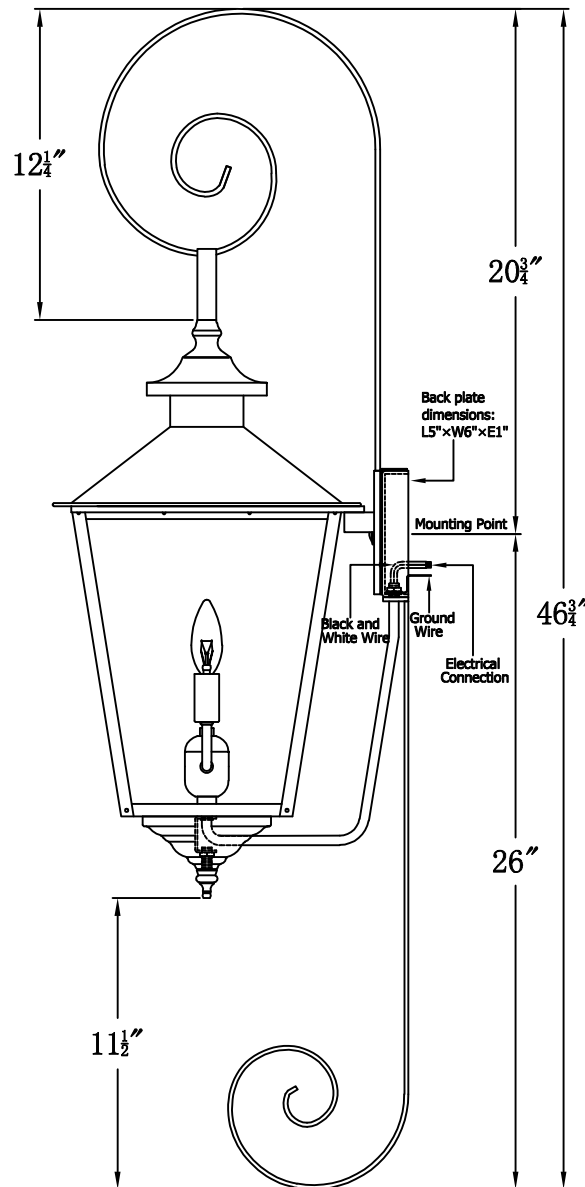

# CONCEPTION STREET 42 Electric With Top Scroll And Reverse Bottom Scroll (CS-42E TS7/RBS2 )

The CopperSmith		
Product Description	Drawing Description	<u>9152 Hard Drive</u>
Sockets:2-E12 Candelabra	REV:A/0	Foley Alabama 36536
Watts:2-60W	Date:08/06/2021	SKU Number:CS-42E
	Drawing by:Jason Huang	Product Name:Conception Street 42 Electric