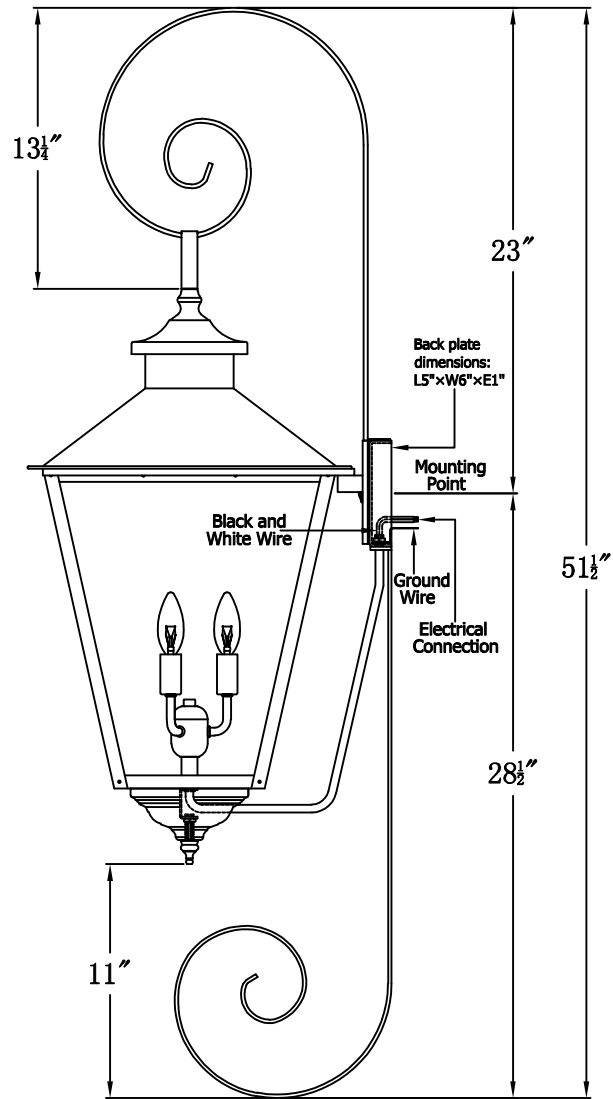

CONCEPTION STREET 43 Electric With Top Scroll And Reverse Bottom Scroll
(CS-43E TS11/RBS4)

The CopperSmith

Product Description	Drawing Description	9152 Hard Drive Foley Alabama 36536
Sockets:3-E12 Candelabra	REV:A/0	
Watts:3-60W	Date:08/11/2021	SKU Number:CS-43E
	Drawing by:Jason Huang	Product Name:Conception Street 43 Electric