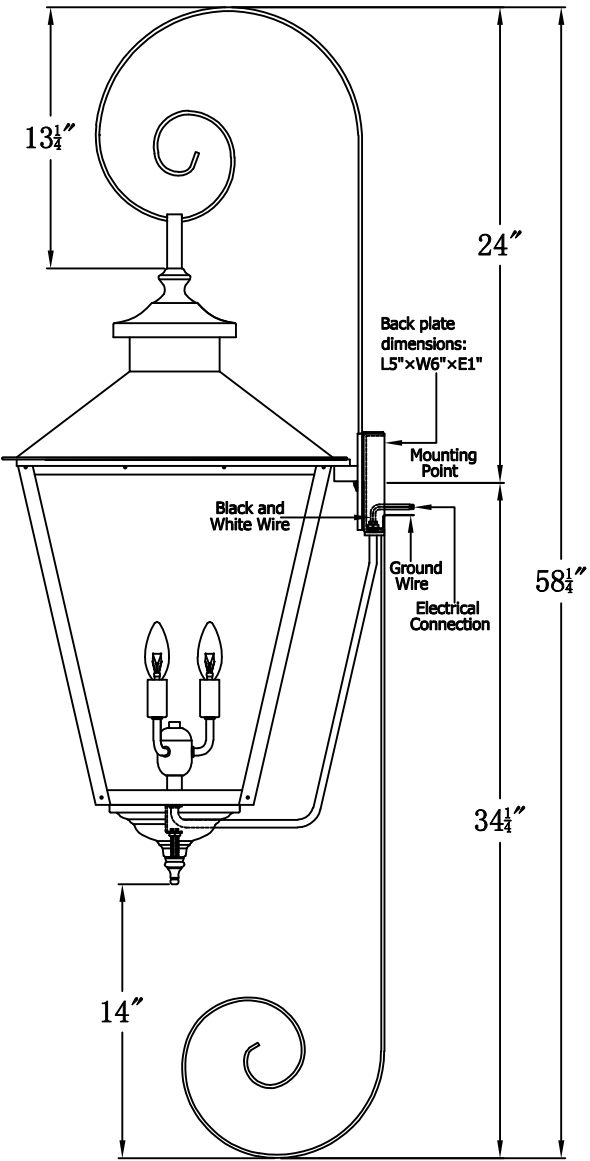

**CONCEPTION STREET 44 Electric With Top Scroll And Reverse Bottom Scroll
(CS-44E TS15/RBS5)**

The CopperSmith

Product Description	Drawing Description	<u>9152 Hard Drive</u>
Sockets:3-E12 Candelabra	REV:A/0	Foley Alabama 36536
Watts:3-60W	Date:08/14/2021	SKU Number:CS-44E
	Drawing by:Jason Huang	Product Name:Conception Street 44 Electric