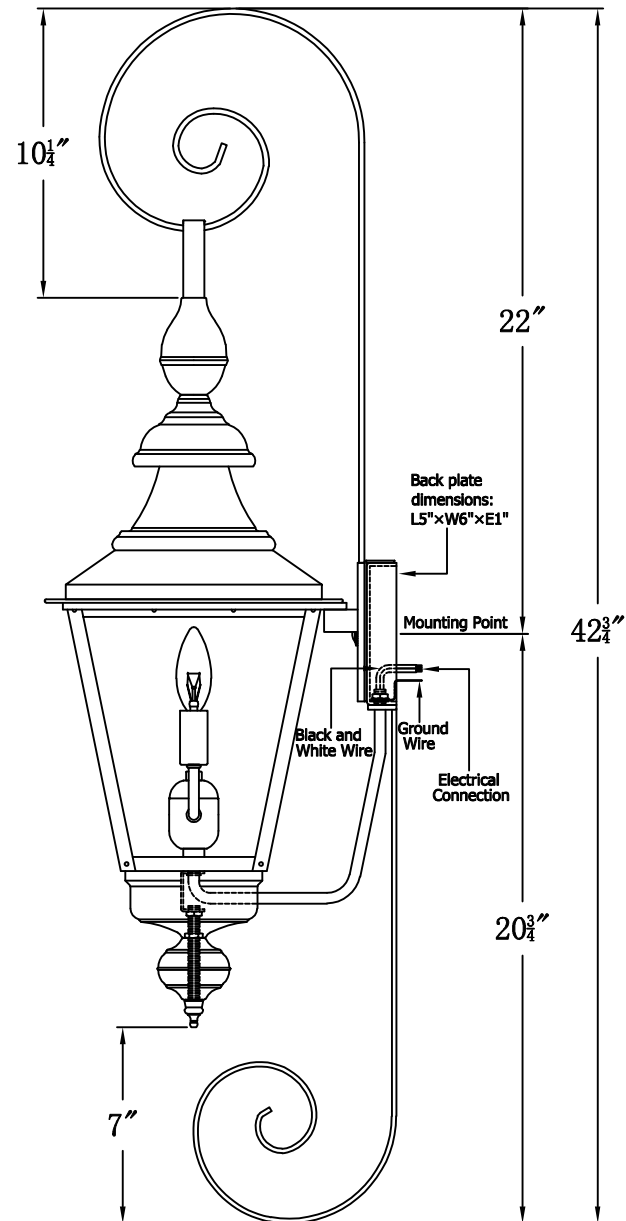

FRANKLIN STREET 41 Electric With Top Scroll And Reverse Bottom Scroll
(FS-41E TS4/RBS1)

The CopperSmith

Product Description	Drawing Description	<u>9152 Hard Drive</u>
Sockets:2-E12 Candelabra	REV:A/0	Foley Alabama 36536
Watts:2-60W	Date:09/18/2021	SKU Number:FS-41E
	Drawing by:Jason Huang	Product Name:Franklin Street 41 Electric