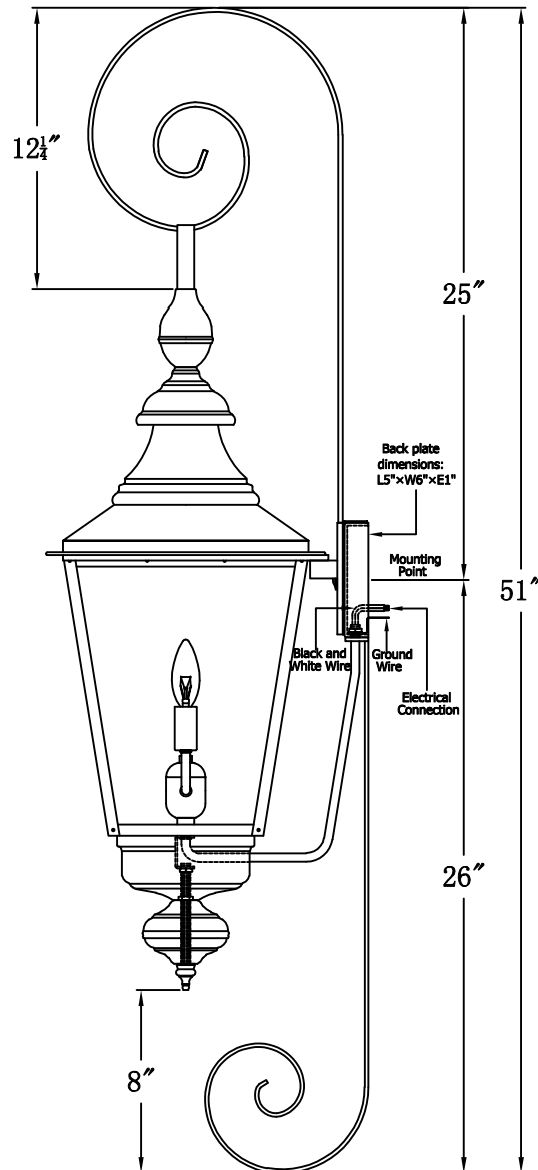

FRANKLIN STREET 42 Electric With Top Scroll And Reverse Bottom Scroll
(FS-42E TS9/RBS2)

The CopperSmith

| | | |
|--------------------------|------------------------|--|
| Product Description | Drawing Description | 9152 Hard Drive |
| Sockets:2-E12 Candelabra | REV:A/0 | Foley Alabama 36536 |
| Watts:2-60W | Date:09/20/2021 | SKU Number:FS-42E |
| | Drawing by:Jason Huang | Product Name:Franklin Street 42 Electric |