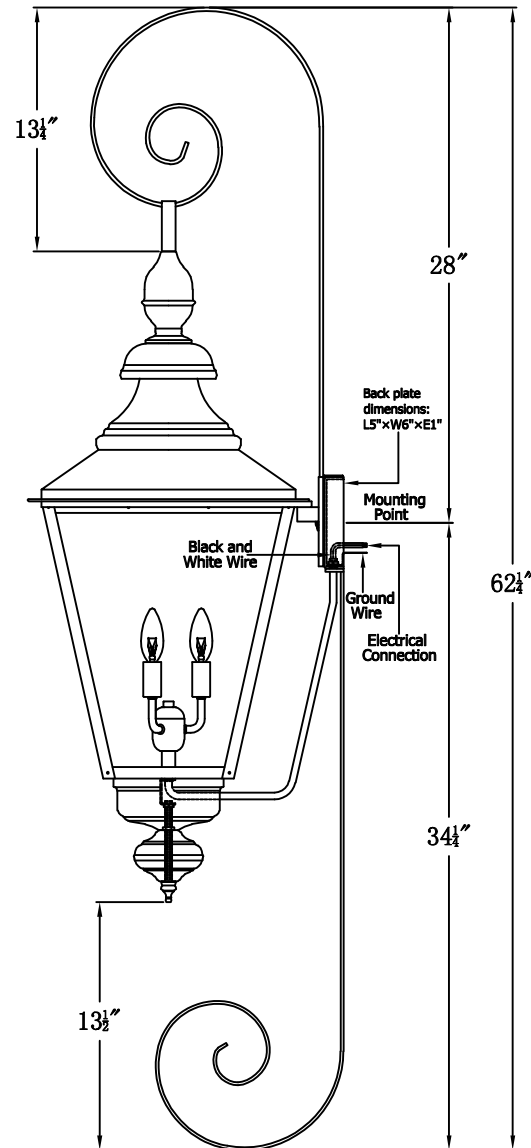

FRANKLIN STREET 43 Electric With Top Scroll And Reverse Bottom Scroll
(FS-43E TS13/RBS5)

The CopperSmith

Product Description	Drawing Description	<u>9152 Hard Drive</u> Foley Alabama 36536
Sockets:3-E12 Candelabra	REV:A/0	
Watts:3-60W	Date:10/07/2021	SKU Number:FS-43E
	Drawing by:Jason Huang	Product Name:Franklin Street 43 Electric