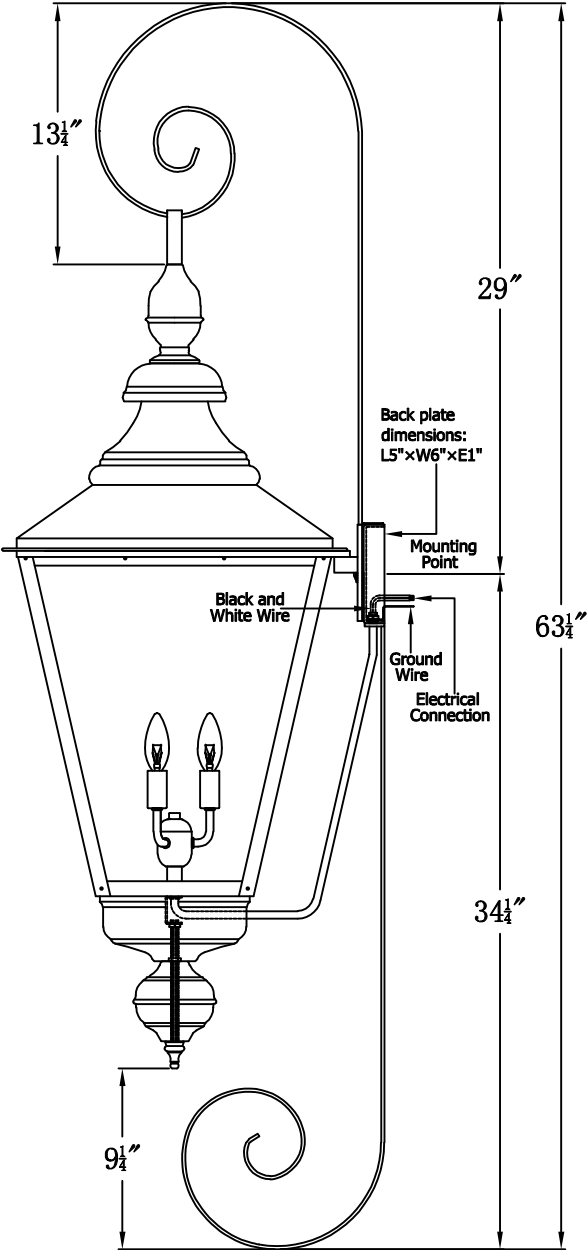

**FRANKLIN STREET 44 Electric With Top Scroll And Reverse Bottom Scroll
(FS-44E TS16/RBS5)**

The CopperSmith		
Product Description	Drawing Description	<u>9152 Hard Drive</u>
Sockets:3-E12 Candelabra	REV:A/0	Foley Alabama 36536
Watts:3-60W	Date:10/09/2021	SKU Number:FS-44E
	Drawing by:Jason Huang	Product Name:Franklin Street 44 Electric