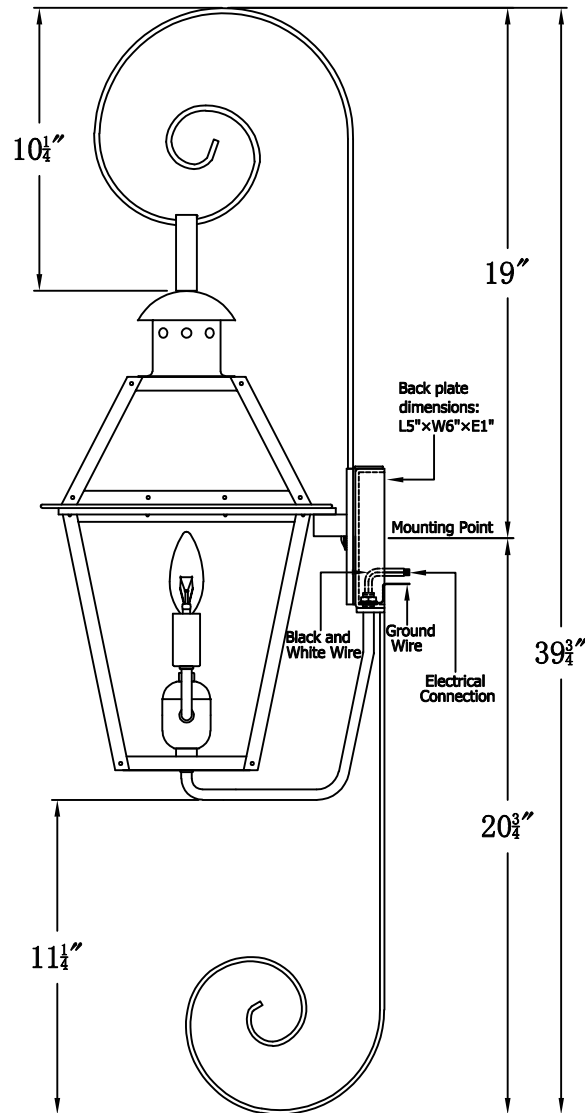

GEORGETOWN 18 Electric With Top Scroll And Reverse Bottom Scroll
(GT-18E TS3/RBS1)

The CopperSmith		
Product Description	Drawing Description	9152 Hard Drive
Sockets:2-E12 Candelabra	REV:A/0	Foley Alabama 36536
Watts:2-60W	Date:01/07/2022	SKU Number:GT-18E
	Drawing by:Jason Huang	Product Name:Georgetown 18 Electric