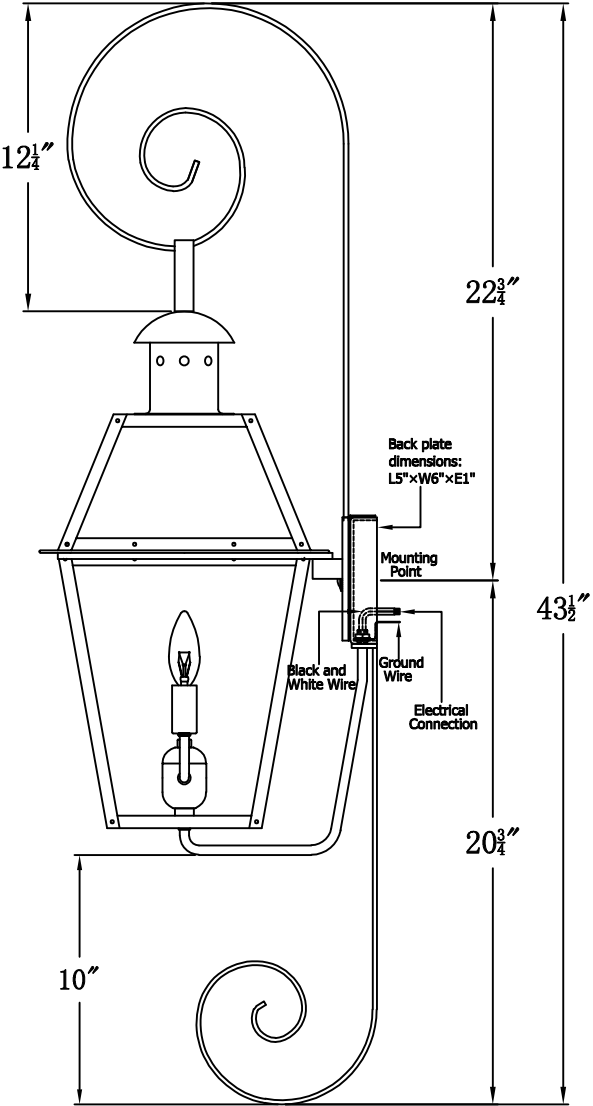

GEORGETOWN 20 Electric With Top Scroll And Reverse Bottom Scroll (GT-20E TS8/RBS1)

The CopperSmith		
Product Description	Drawing Description	<u>9152 Hard Drive</u>
Sockets:2-E12 Candelabra	REV:A/0	Foley Alabama 36536
Watts:2-60W	Date:01/10/2022	SKU Number:GT-20E
	Drawing by:Jason Huang	Product Name:Georgetown 20 Electric