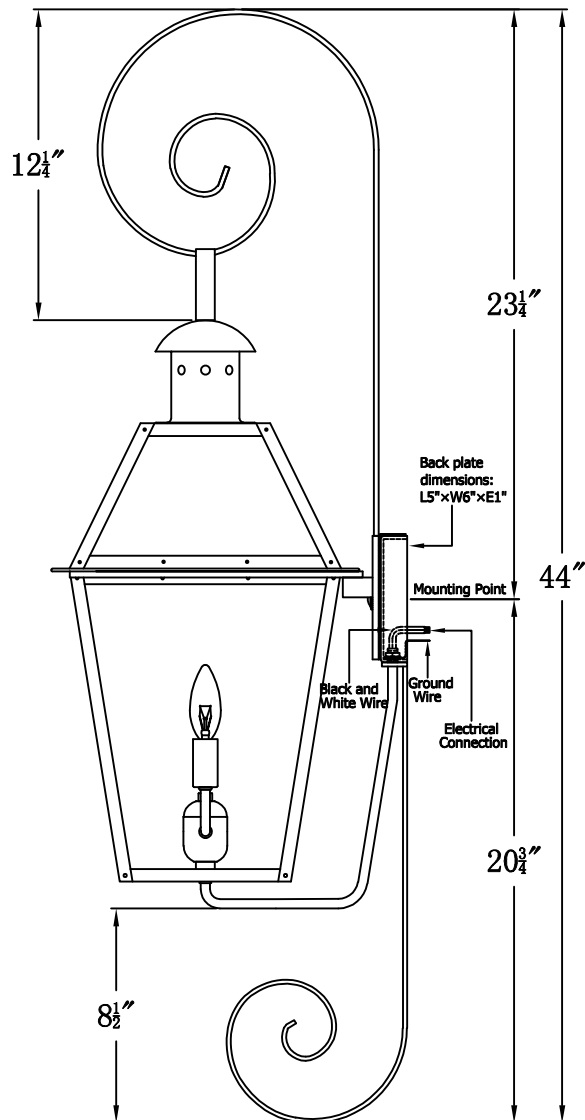

GEORGETOWN 22 Electric With Top Scroll And Reverse Bottom Scroll (GT-22E TS8/RBS1)

The CopperSmith

Product Description		Drawing Description	9152 Hard Drive Foley Alabama 36536
Sockets:2-E12 Candelabra		REV:A/0	SKU Number:GT-22E
Watts:2-60W		Date:01/26/2022	Product Name:Georgetown 22 Electric
		Drawing by:Jason Huang	