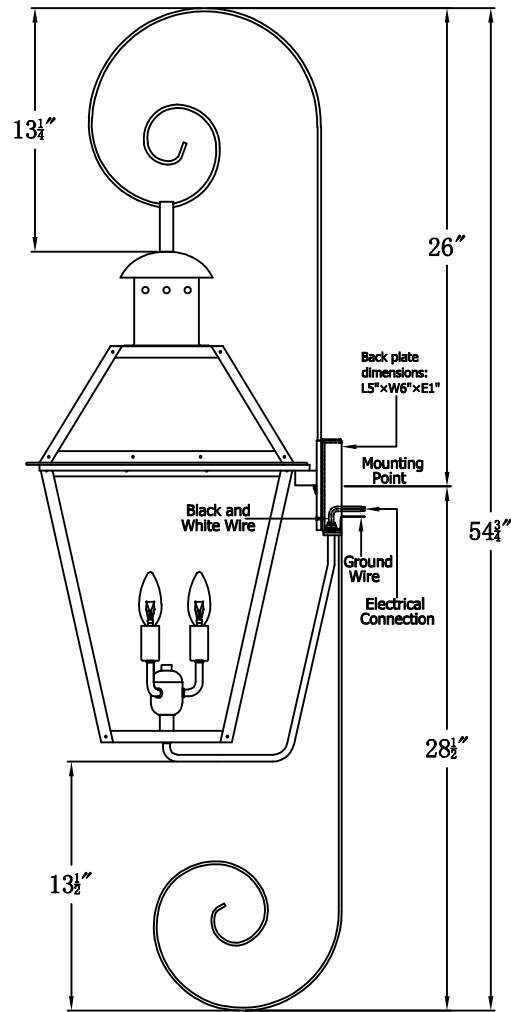

GEORGETOWN 27 Electric With Top Scroll And Reverse Bottom Scroll
(GT-27E TS12/RBS4)

The CopperSmith		
Product Description	Drawing Description	<u>9152 Hard Drive</u>
Sockets:3-E12 Candelabra	REV:A/0	Foley Alabama 36536
Watts:3-60W	Date:02/16/2022	SKU Number:GT-27E
	Drawing by:Jason Huang	Product Name:Georgetown 27 Electric