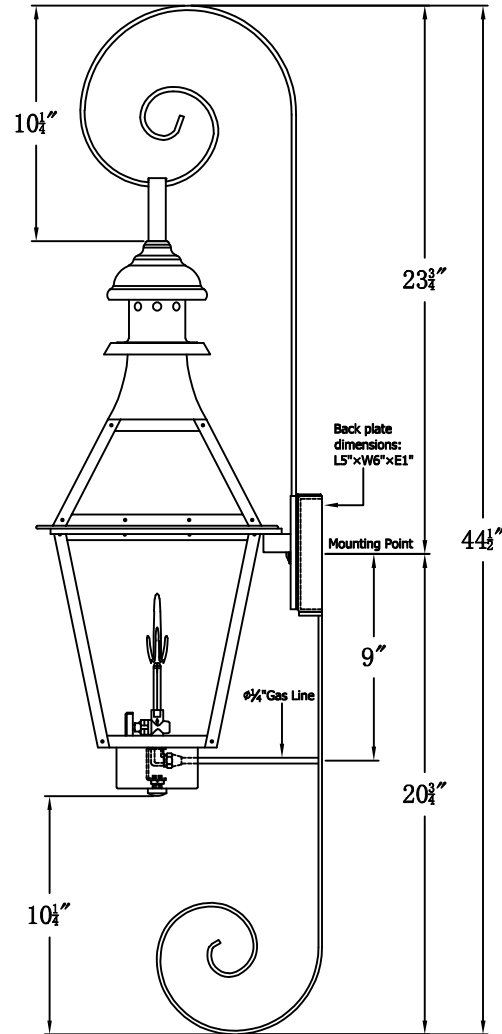

## CREOLE 22 Gas With Top Scroll And Reverse Bottom Scroll (CR-22G TS5/RBS1 )

### The CopperSmith

The CopperSmith		
Product Description	Drawing Description	<u>9152 Hard Drive</u> Foley Alabama 36536
Burner:Single	REV:A/0	
Gas Valve Name:VNG(P)50	Date:11/22/2021	SKU Number:CR-22G
	Drawing by:Jason Huang	Product Name:Creole 22 Gas