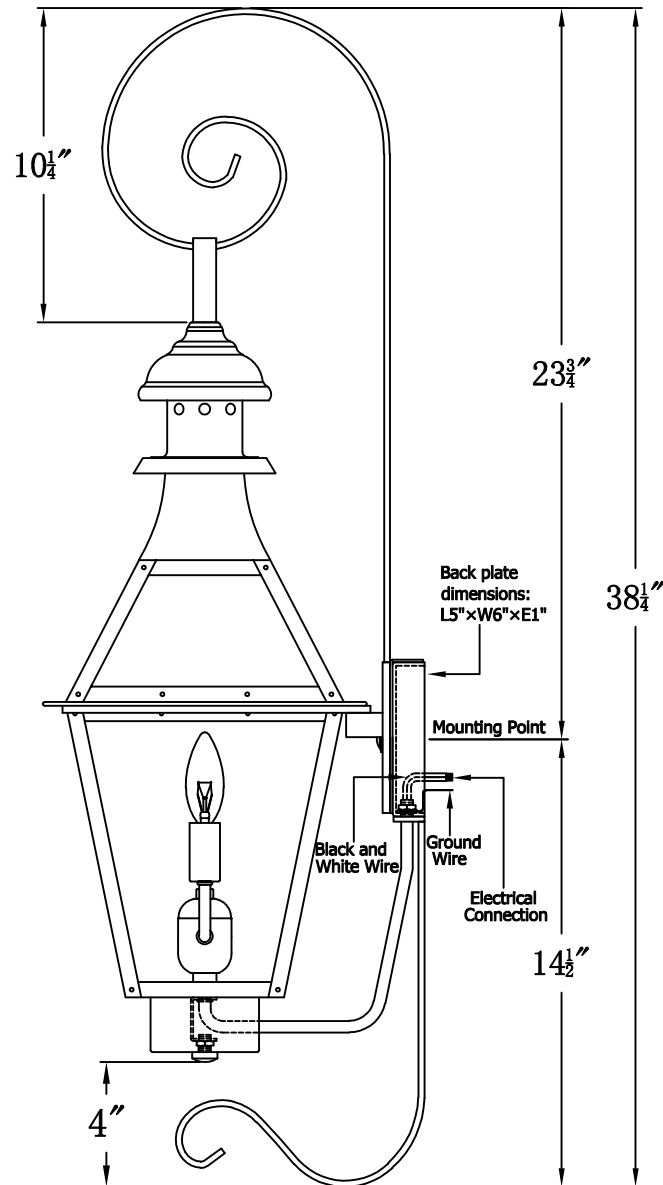

CREOLE 22 Electric With Top Scroll And Bottom Farmhouse Hook (CR-22E TS5/BFH2)

The CopperSmith		
Product Description	Drawing Description	<u>9152 Hard Drive</u>
Sockets:2-E12 Candelabra	REV:A/0	Foley Alabama 36536
Watts:2-60W	Date:11/22/2021	SKU Number:CR-22E
	Drawing by:Jason Huang	Product Name:Creole 22 Electric