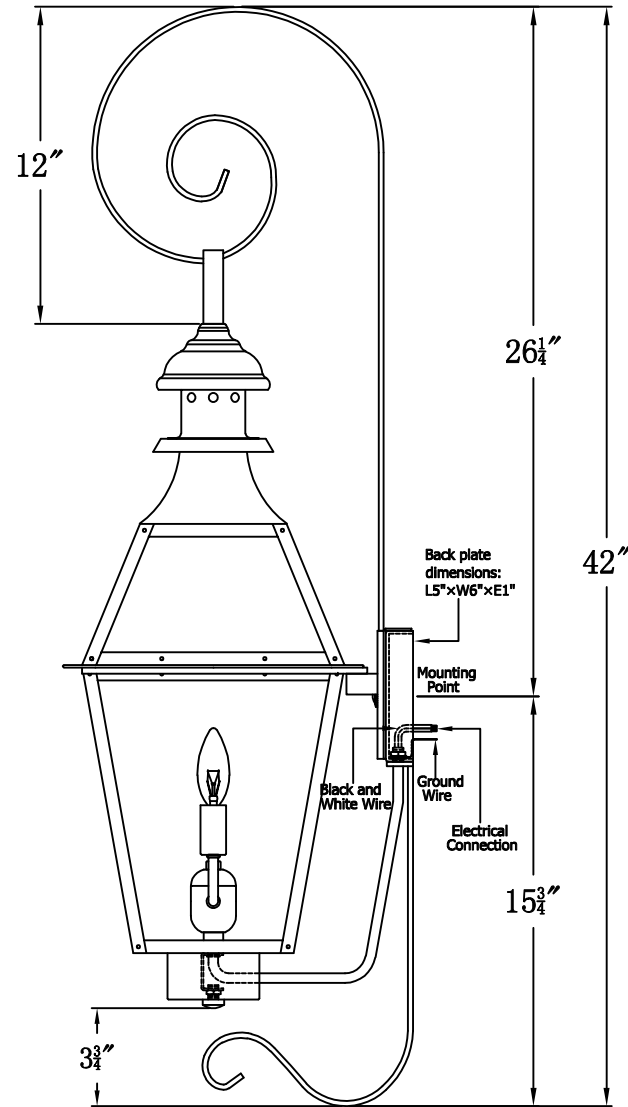

# CREOLE 24 Electric With Top Scroll And Bottom Farmhouse Hook (CR-24E TS9/BFH3 )

| <b>The CopperSmith</b>   |                        |                                 |
|--------------------------|------------------------|---------------------------------|
| Product Description      | Drawing Description    | <u>9152 Hard Drive</u>          |
| Sockets:2-E12 Candelabra | REV:A/0                | Foley Alabama 36536             |
| Watts:2-60W              | Date:11/25/2021        | SKU Number:CR-24E               |
|                          | Drawing by:Jason Huang | Product Name:Creole 24 Electric |