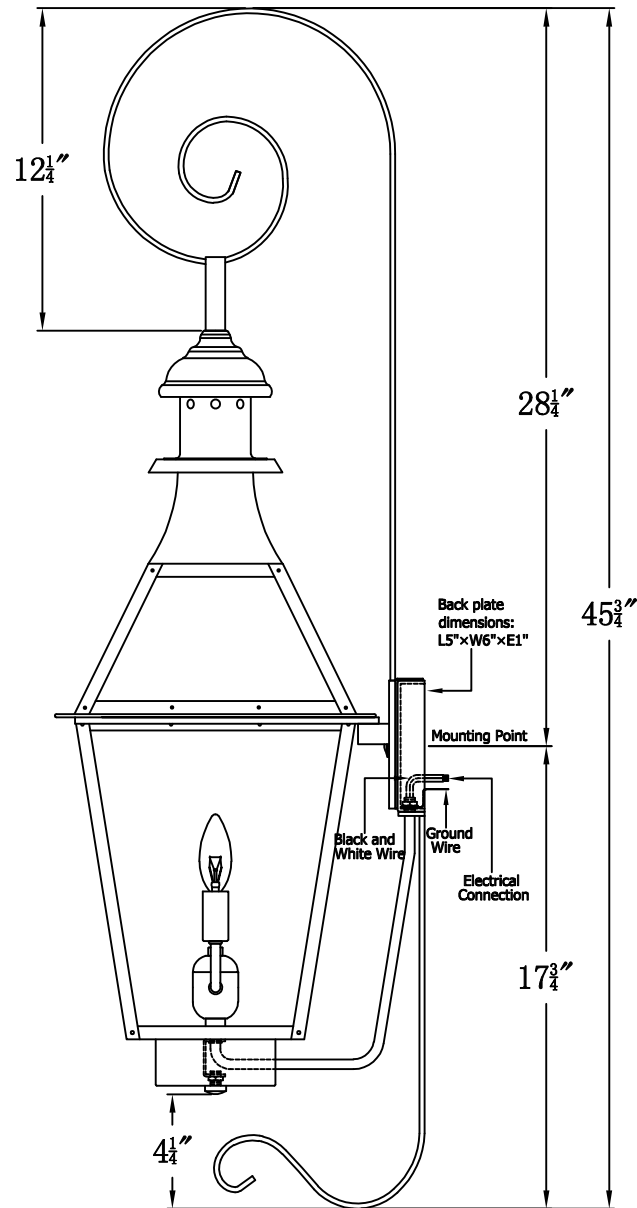

CREOLE 27 Electric With Top Scroll And Bottom Farmhouse Hook (CR-27E TS9/BFH5)

The CopperSmith

The CopperSmith		<u>9152 Hard Drive</u>
Product Description	Drawing Description	Foley Alabama 36536
Sockets:2-E12 Candelabra	REV:A/0	
Watts:2-60W	Date:12/03/2021	SKU Number:CR-27E
	Drawing by:Jason Huang	Product Name:Creole 27 Electric