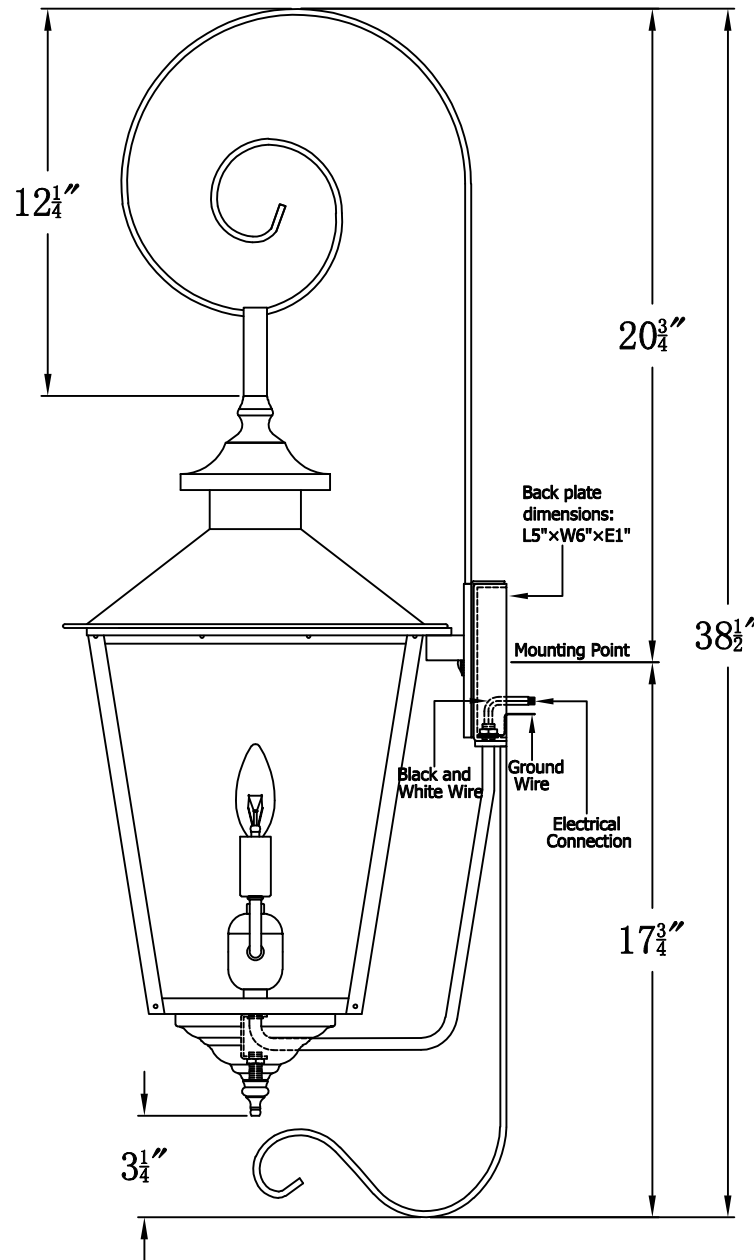

CONCEPTION STREET 42 Electric With Top Scroll And Bottom Farmhouse Hook  
(CS-42E TS7/BFH5 )

The CopperSmith

Product Description	Drawing Description	9152 Hard Drive Foley Alabama 36536
Sockets:2-E12 Candelabra	REV:A/0	
Watts:2-60W	Date:08/07/2021	SKU Number:CS-42E
	Drawing by:Jason Huang	Product Name:Conception Street 42 Electric