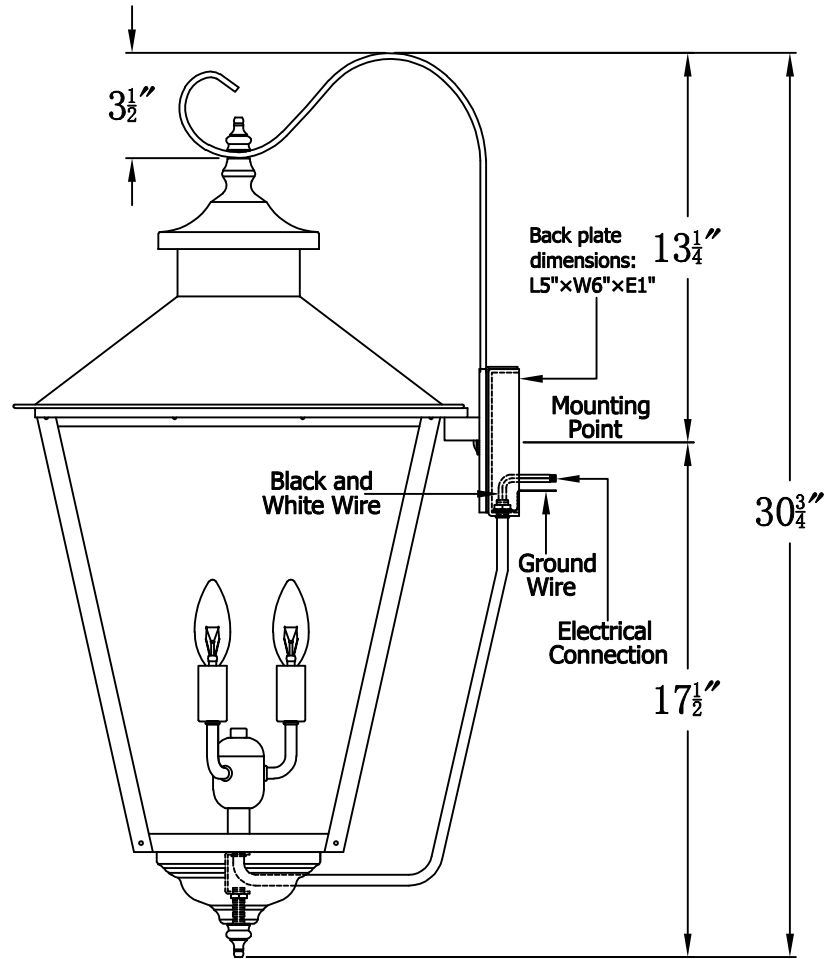

CONCEPTION STREET 43 Electric With Farm House Hook
(CS-43E FH9)

The CopperSmith

Product Description	Drawing Description	9152 Hard Drive Foley Alabama 36536
Sockets:3-E12 Candelabra	REV:A/0	
Watts:3-60W	Date:08/11/2021	SKU Number:CS-43E
	Drawing by:Jason Huang	Product Name:Conception Street 43 Electric