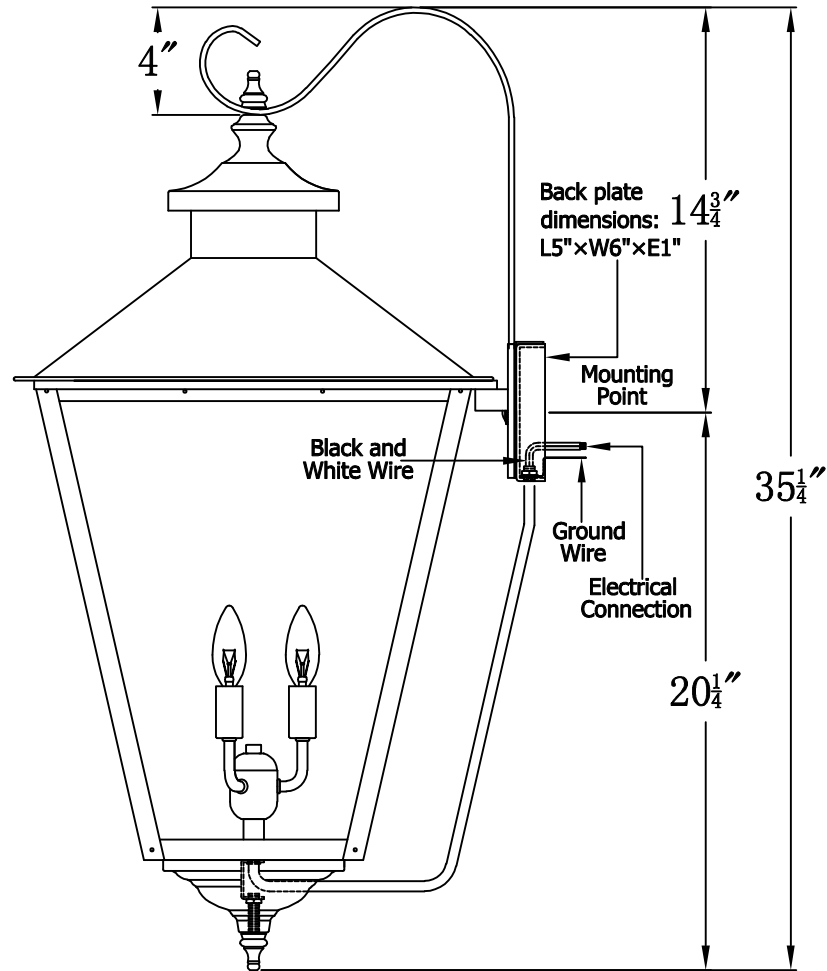

CONCEPTION STREET 44 Electric With Farm House Hook  
(CS-44E FH10 )

The CopperSmith

Product Description	Drawing Description	<u>9152 Hard Drive</u> Foley Alabama 36536
Sockets:3-E12 Candelabra	REV:A/0	
Watts:3-60W	Date:08/14/2021	SKU Number:CS-44E
	Drawing by:Jason Huang	Product Name:Conception Street 44 Electric