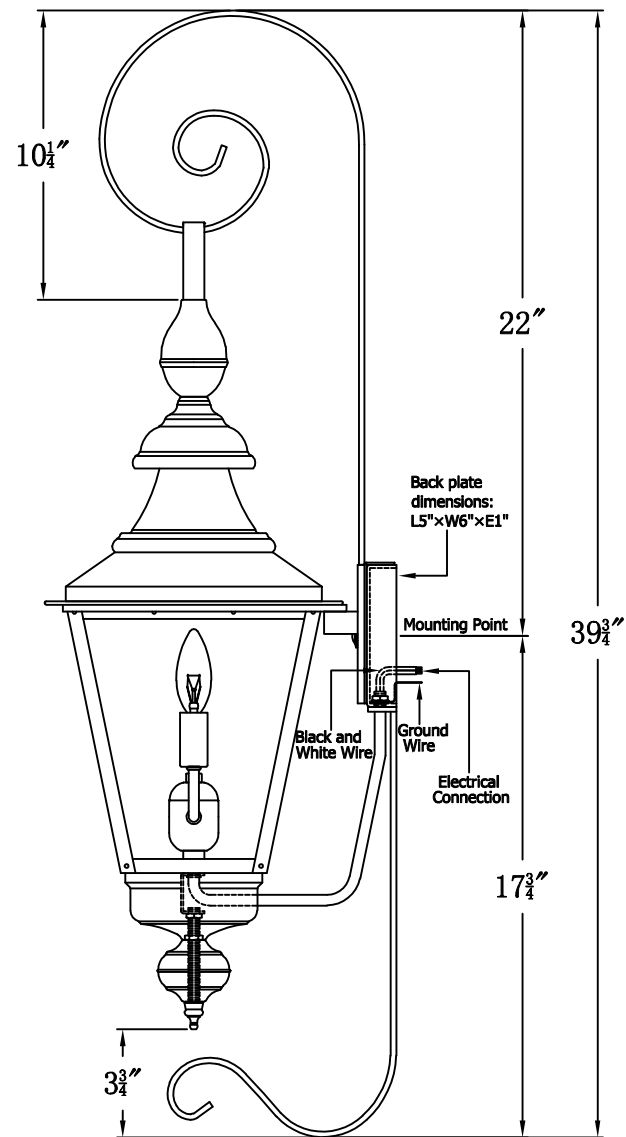

FRANKLIN STREET 41 Electric With Top Scroll And Bottom Farmhouse Hook (FS-41E TS4/BFH5)

The CopperSmith		
Product Description	Drawing Description	<u>9152 Hard Drive</u>
Sockets:2-E12 Candelabra	REV:A/0	Foley Alabama 36536
Watts:2-60W	Date:09/18/2021	SKU Number:FS-41E
	Drawing by:Jason Huang	Product Name:Franklin Street 41 Electric