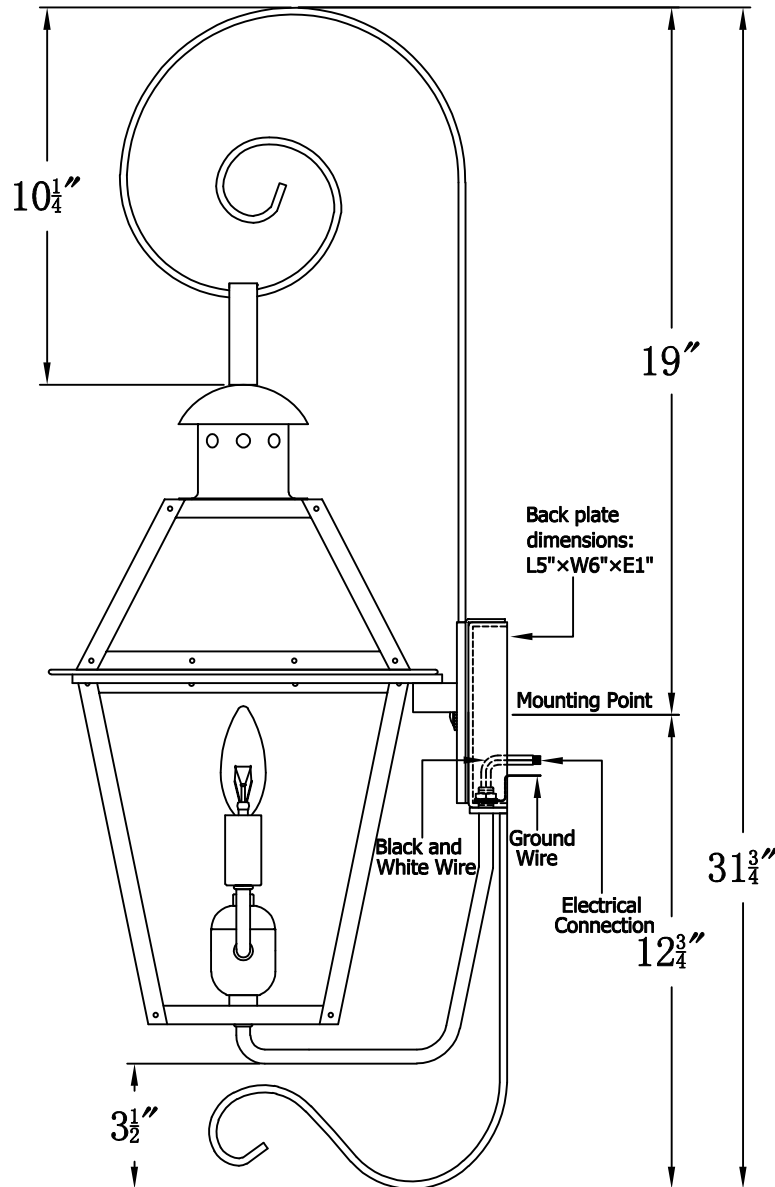

GEORGETOWN 18 Electric With Top Scroll And Bottom Farmhouse Hook (GT-18E TS3/BFH1)

The CopperSmith		
Product Description	Drawing Description	<u>9152 Hard Drive</u>
Sockets:2-E12 Candelabra	REV:A/0	Foley Alabama 36536
Watts:2-60W	Date:01/07/2022	SKU Number:GT-18E
	Drawing by:Jason Huang	Product Name:Georgetown 18 Electric