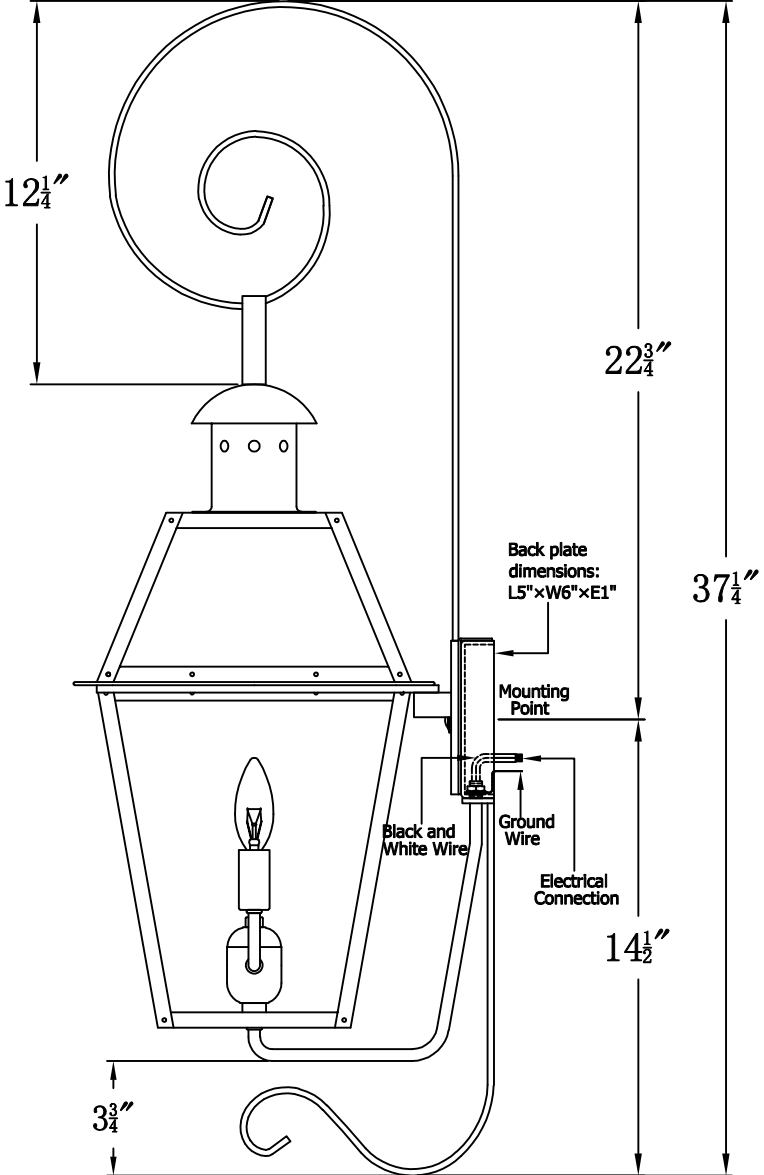

**GEORGETOWN 20 Electric With Top Scroll And Bottom Farmhouse Hook  
(GT-20E TS8/BFH2 )**

The CopperSmith		
Product Description	Drawing Description	<u>9152 Hard Drive</u>
Sockets:2-E12 Candelabra	REV:A/0	Foley Alabama 36536
Watts:2-60W	Date:01/11/2022	SKU Number:GT-20E
	Drawing by:Jason Huang	Product Name:Georgetown 20 Electric