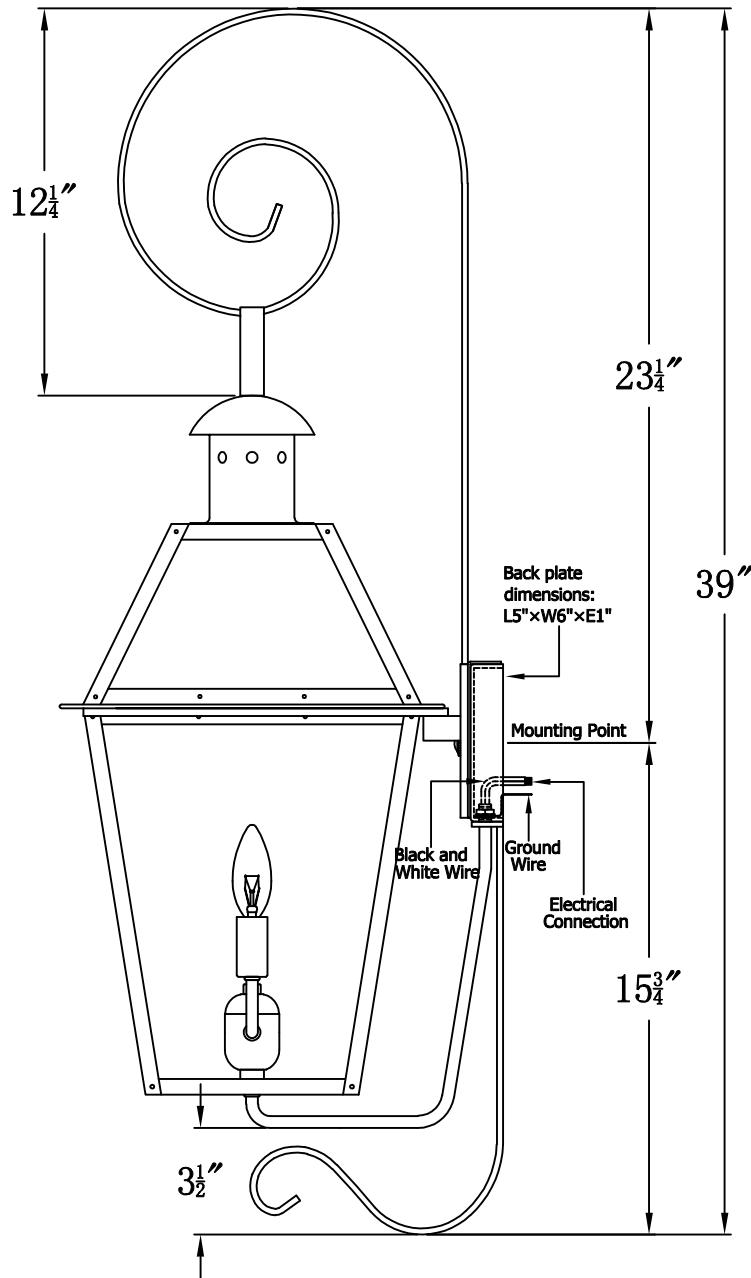

GEORGETOWN 22 Electric With Top Scroll And Bottom Farmhouse Hook (GT-22E TS8/BFH3)

| The CopperSmith | | |
|--------------------------|------------------------|-------------------------------------|
| Product Description | Drawing Description | <u>9152 Hard Drive</u> |
| Sockets:2-E12 Candelabra | REV:A/0 | Foley Alabama 36536 |
| Watts:2-60W | Date:02/14/2022 | SKU Number:GT-22E |
| | Drawing by:Jason Huang | Product Name:Georgetown 22 Electric |