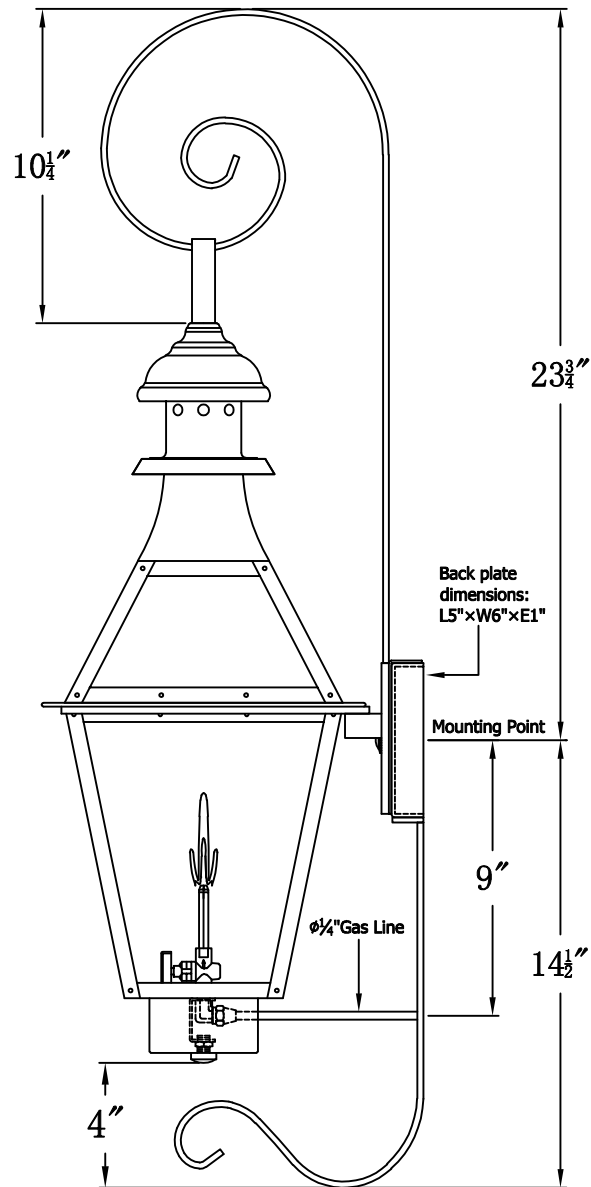

# CREOLE 22 Gas With Top Scroll And Bottom Farmhouse Hook (CR-22G TS5/BFH2 )

## The CopperSmith

The CopperSmith		
Product Description	Drawing Description	<u>9152 Hard Drive</u> Foley Alabama 36536
Burner:Single	REV:A/0	
Gas Valve Name:VNG(P)50	Date:11/22/2021	SKU Number:CR-22G
	Drawing by:Jason Huang	Product Name:Creole 22 Gas