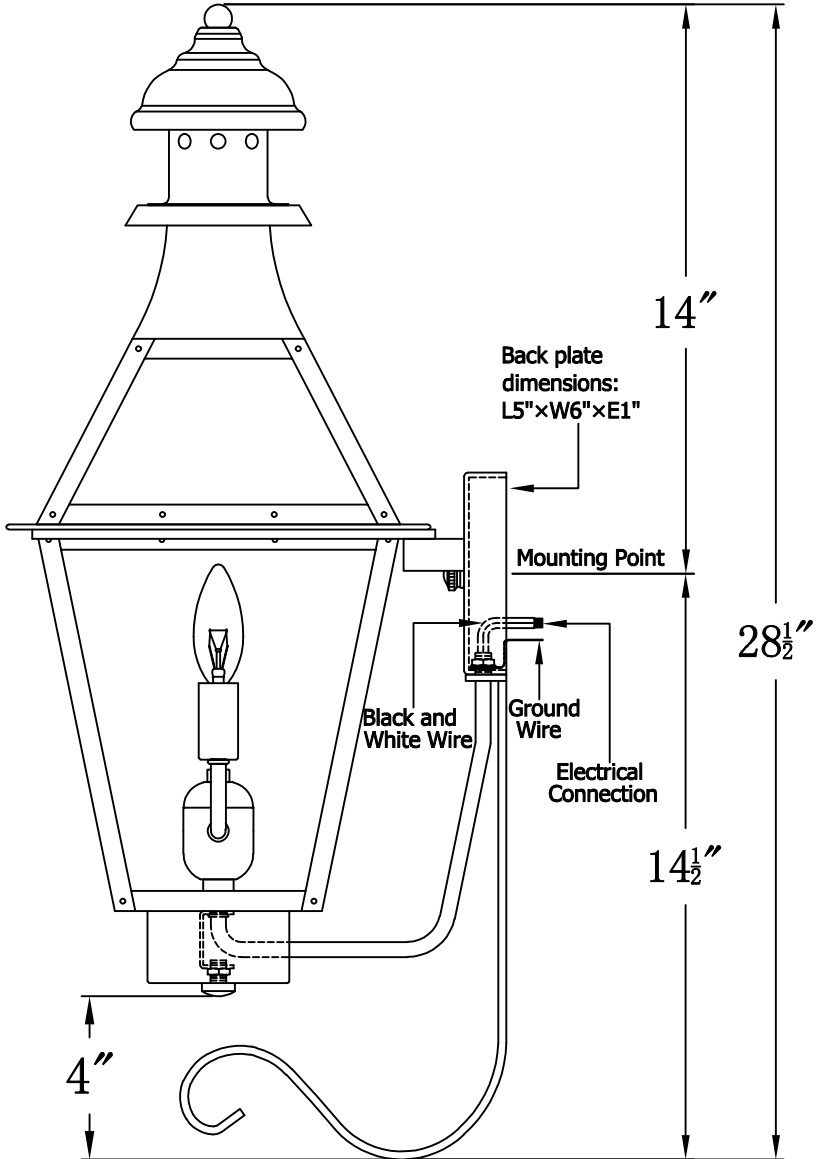

# CREOLE 22 Electric With Bottom Farmhouse Hook (CR-22E BFH2 )

The CopperSmith		
Product Description	Drawing Description	<u>9152 Hard Drive</u>
Sockets:2-E12 Candelabra	REV:A/0	Foley Alabama 36536
Watts:2-60W	Date:11/22/2021	SKU Number:CR-22E
	Drawing by:Jason Huang	Product Name:Creole 22 Electric