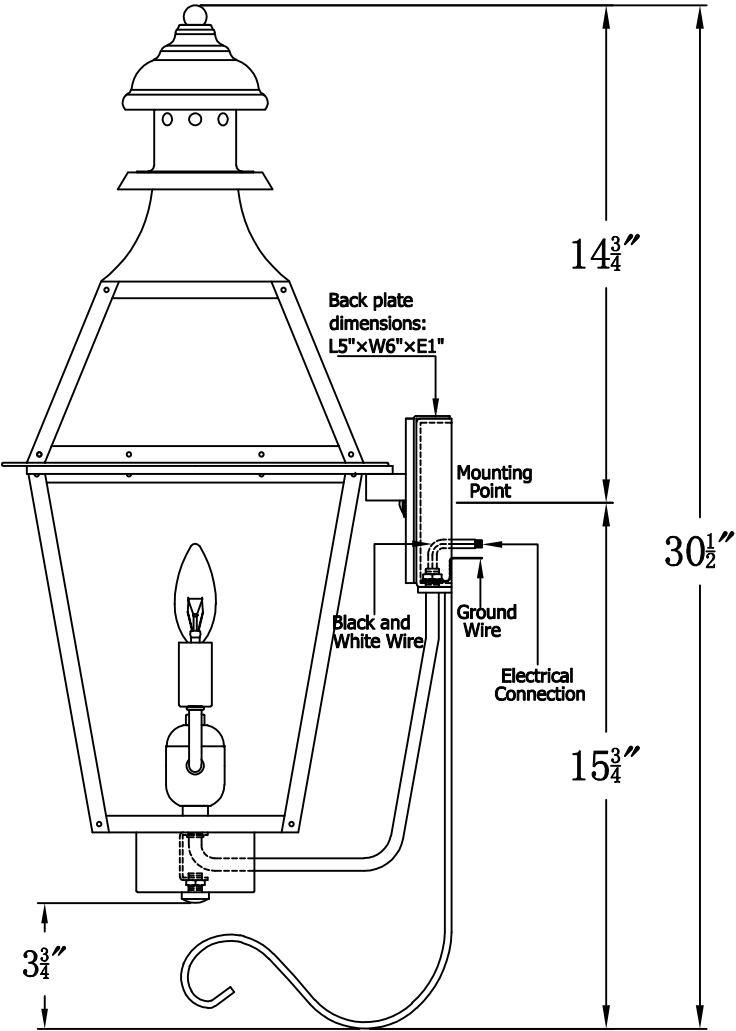

**CREOLE 24 Electric With Bottom Farmhouse Hook
(CR-24E BFH3)**

The CopperSmith		
Product Description	Drawing Description	<u>9152 Hard Drive</u>
Sockets:2-E12 Candelabra	REV:A/0	Foley Alabama 36536
Watts:2-60W	Date:11/25/2021	SKU Number:CR-24E
	Drawing by:Jason Huang	Product Name:Creole 24 Electric