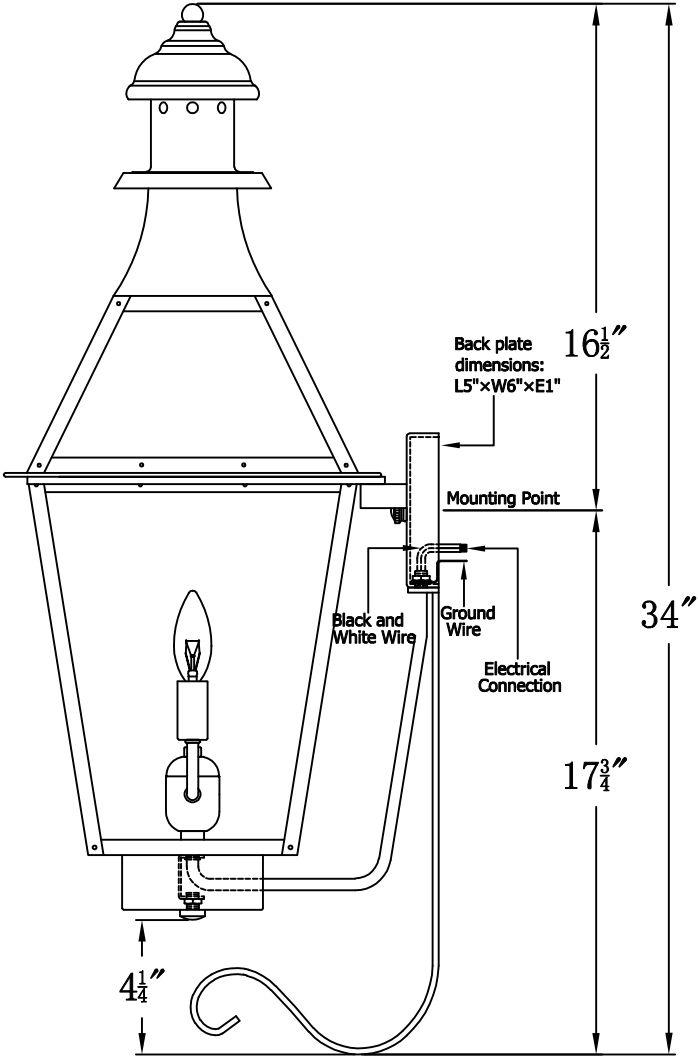

**CREOLE 27 Electric With Bottom Farmhouse Hook
(CR-27E BFH5)**

The CopperSmith

Product Description	Drawing Description	<u>9152 Hard Drive</u>
Sockets:2-E12 Candelabra	REV:A/0	Foley Alabama 36536
Watts:2-60W	Date:12/03/2021	SKU Number:CR-27E
	Drawing by:Jason Huang	Product Name:Creole 27 Electric