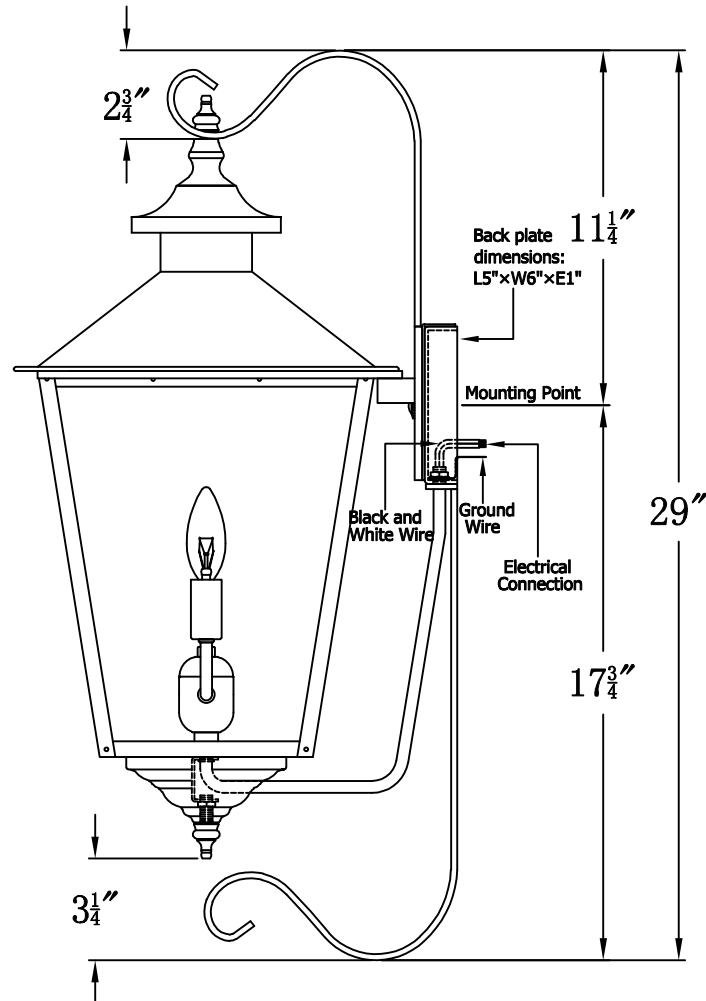

CONCEPTION STREET 42 Electric With Top And Bottom Farmhouse Hook
(CS-42E FH6/BFH5)

The CopperSmith

Product Description	Drawing Description	9152 Hard Drive Foley Alabama 36536
Sockets:2-E12 Candelabra	REV:A/0	
Watts:2-60W	Date:08/07/2021	SKU Number:CS-42E
	Drawing by:Jason Huang	Product Name:Conception Street 42 Electric