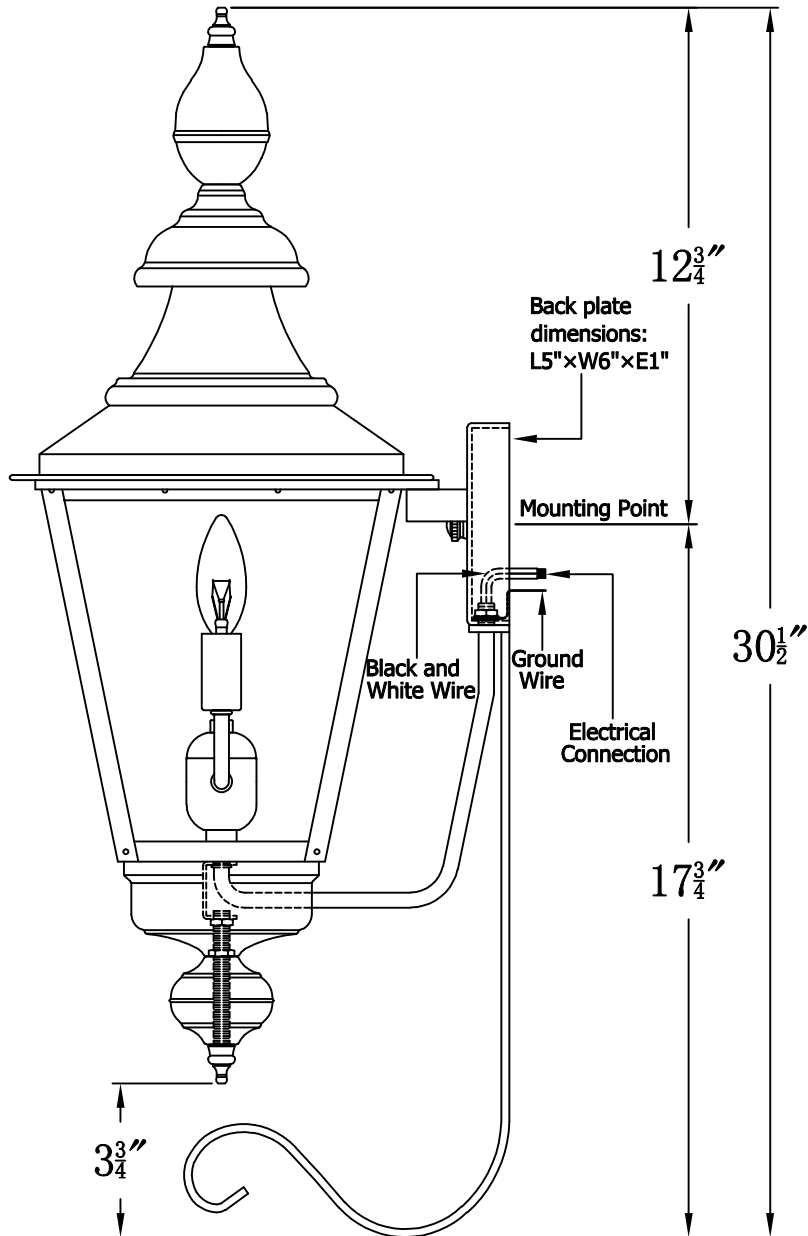

# FRANKLIN STREET 41 Electric With Bottom Farmhouse Hook (FS-41E BFH5 )

The CopperSmith		
Product Description	Drawing Description	<u>9152 Hard Drive</u> Foley Alabama 36536
Sockets:2-E12 Candelabra	REV:A/0	SKU Number:FS-41E
Watts:2-60W	Date:09/18/2021	Product Name:Franklin Street 41 Electric
	Drawing by:Jason Huang	