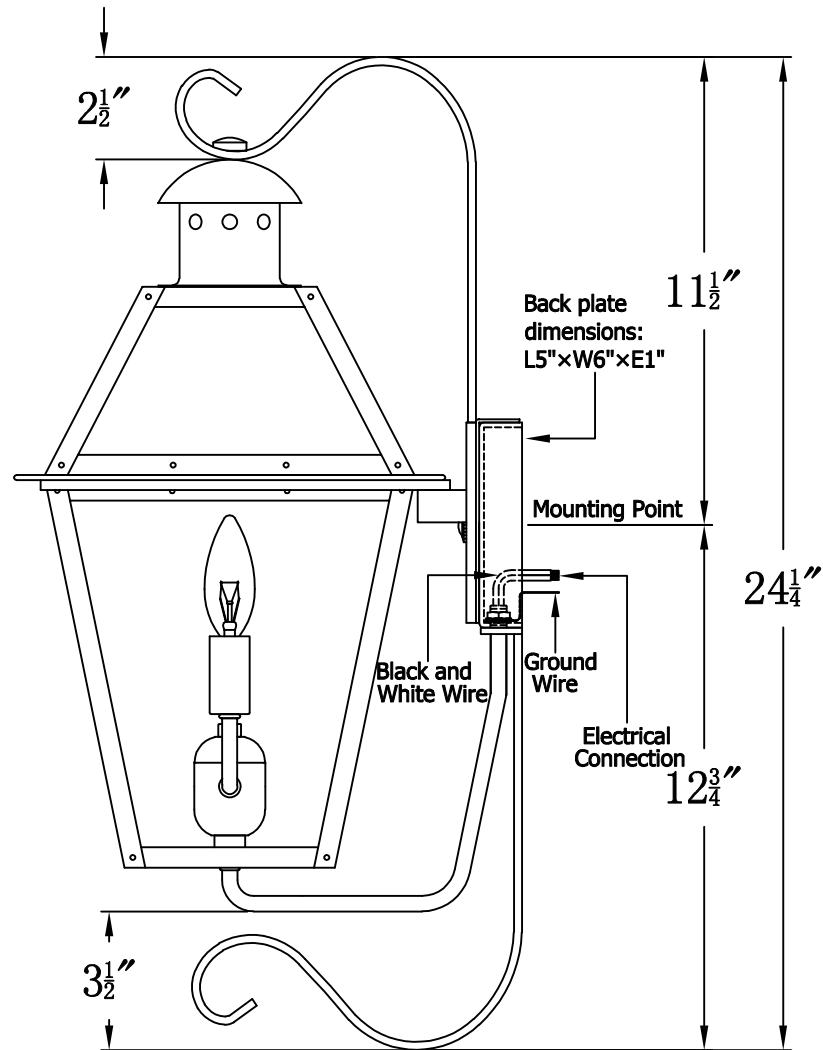

GEORGETOWN 18 Electric With Top And Bottom Farmhouse Hook
(GT-18E FH3/BFH1)

The CopperSmith

Product Description	Drawing Description	9152 Hard Drive Foley Alabama 36536
Sockets:2-E12 Candelabra	REV:A/0	
Watts:2-60W	Date:01/07/2022	SKU Number:GT-18E
	Drawing by:Jason Huang	Product Name:Georgetown 18 Electric