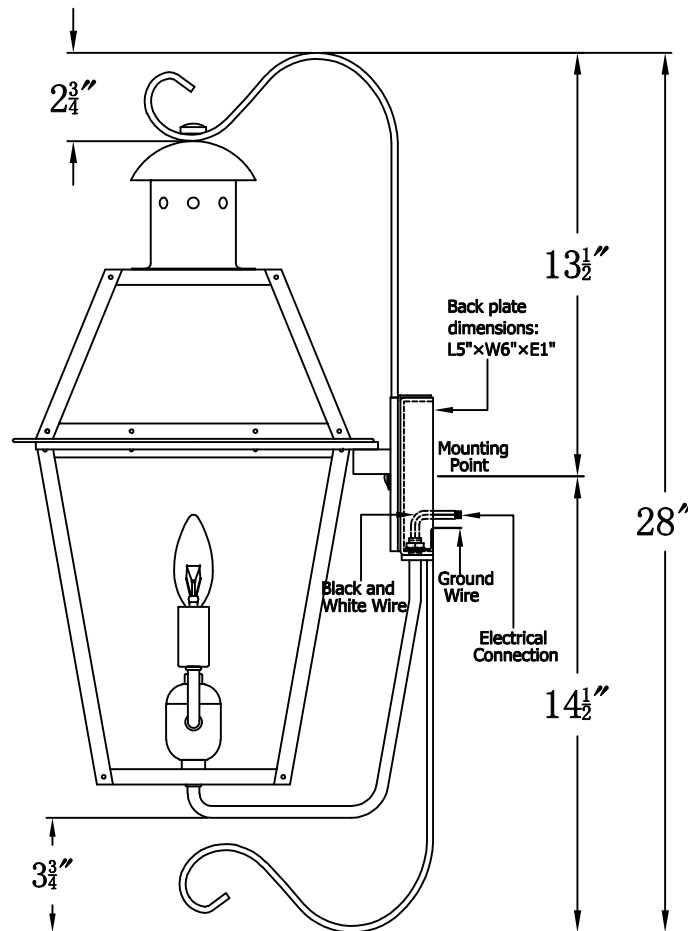

GEORGETOWN 20 Electric With Top And Bottom Farmhouse Hook
(GT-20E FH8/BFH2)

The CopperSmith

Product Description	Drawing Description	<u>9152 Hard Drive</u> Foley Alabama 36536
Sockets:2-E12 Candelabra	REV:A/0	
Watts:2-60W	Date:01/11/2022	SKU Number:GT-20E
	Drawing by:Jason Huang	Product Name:Georgetown 20 Electric