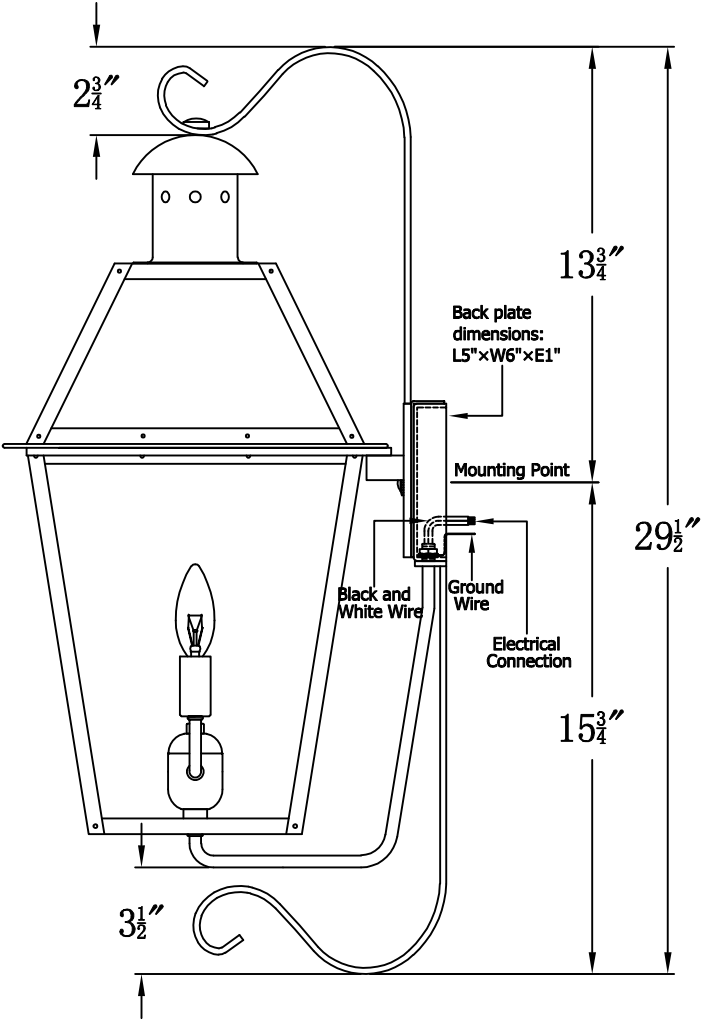

**GEORGETOWN 22 Electric With Top And Bottom Farmhouse Hook
(GT-22E FH6/BFH3)**

The CopperSmith

Product Description	Drawing Description	<u>9152 Hard Drive</u> Foley Alabama 36536
Sockets:2-E12 Candelabra	REV:A/0	
Watts:2-60W	Date:02/14/2022	SKU Number:GT-22E
	Drawing by:Jason Huang	Product Name:Georgetown 22 Electric