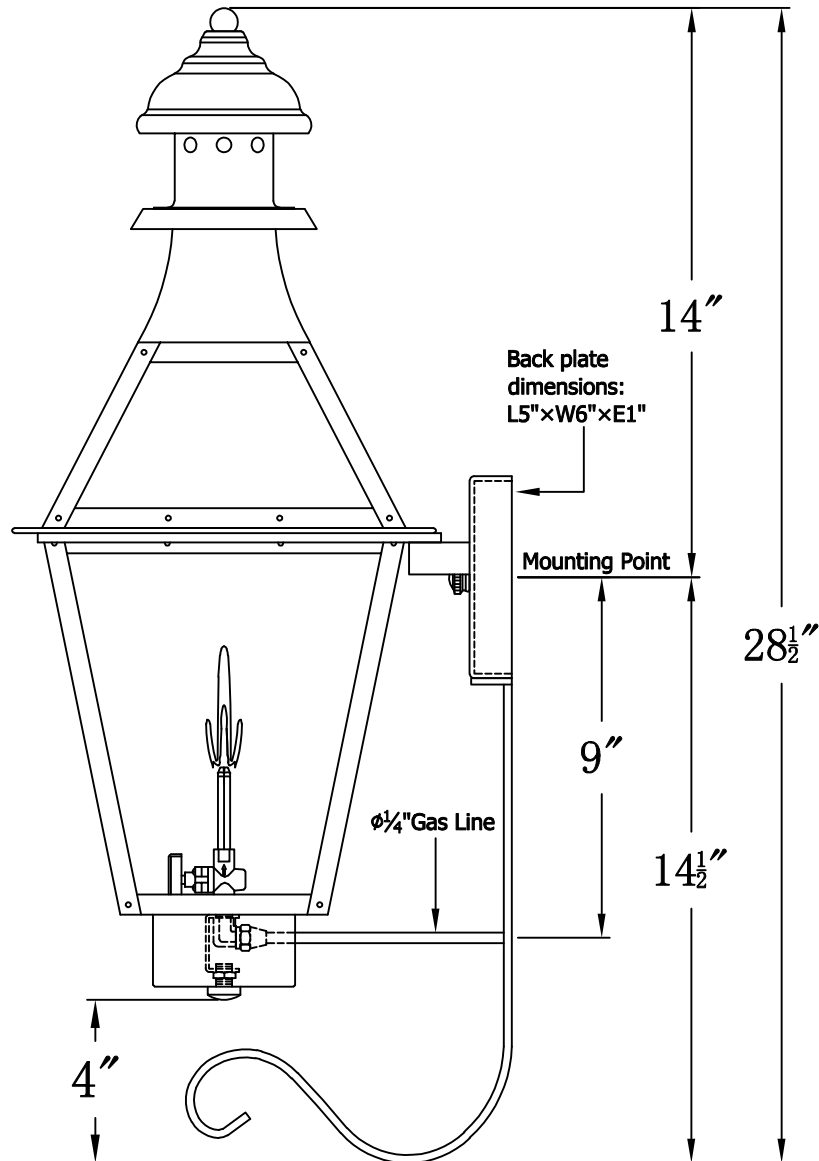

CREOLE 22 Gas With Bottom Farmhouse Hook (CR-22G BFH2)

The CopperSmith		
Product Description	Drawing Description	<u>9152 Hard Drive</u> Foley Alabama 36536
Burner: Single	REV: A/0	
Gas Valve Name: VNG(P)50	Date: 11/22/2021	SKU Number: CR-22G
	Drawing by: Jason Huang	Product Name: Creole 22 Gas