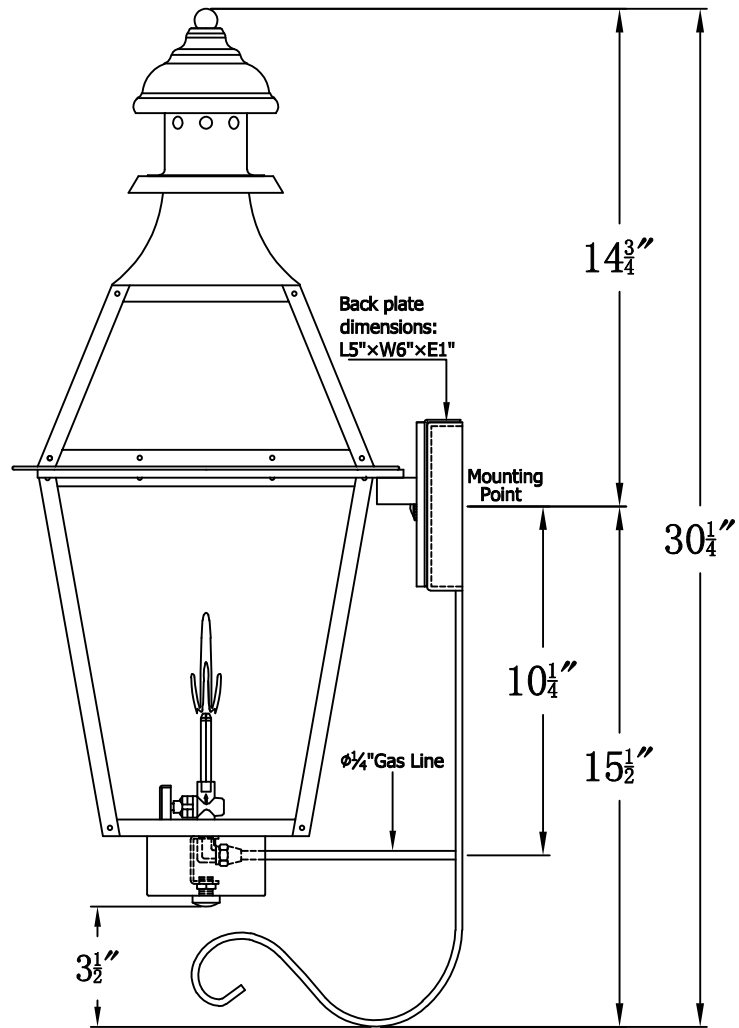

CREOLE 24 Gas With Bottom Farmhouse Hook
(CR-24G BFH3)

The CopperSmith

Product Description	Drawing Description	9152 Hard Drive Foley Alabama 36536
Burner:Single	REV:A/0	
Gas Valve Name:VNG(P)50	Date:11/25/2021	SKU Number:CR-24G
	Drawing by:Jason Huang	Product Name:Creole 24 Gas