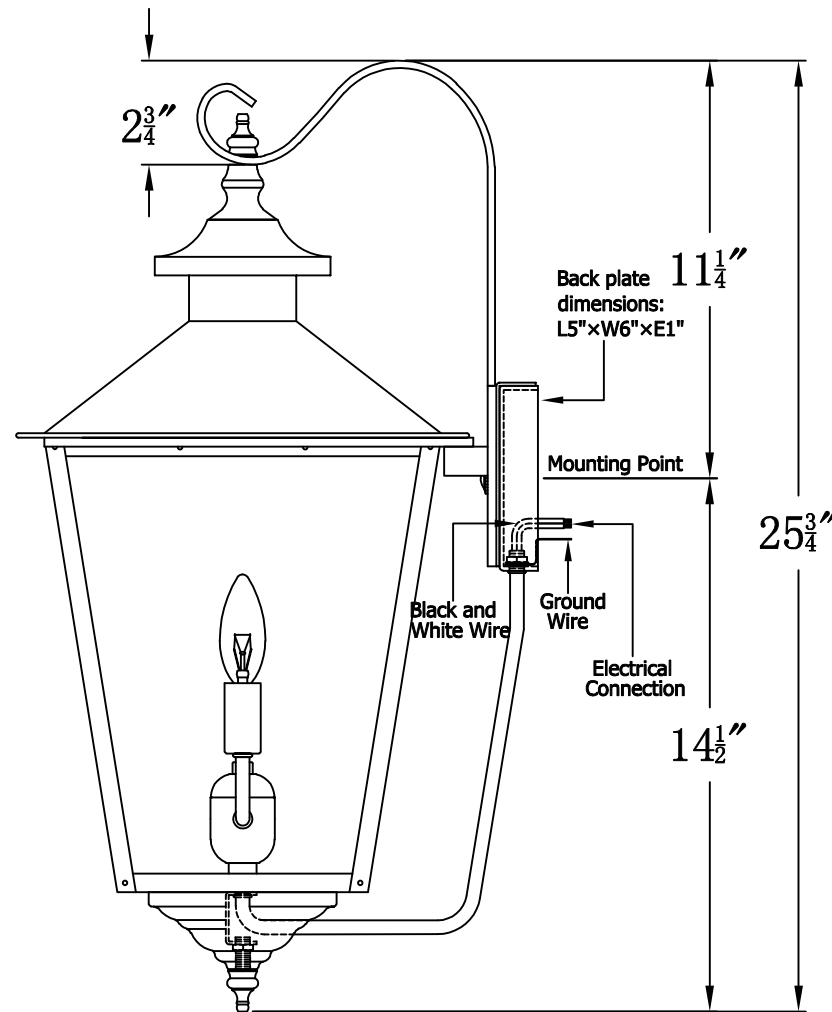

CONCEPTION STREET 42 Electric With Farm House Hook
(CS-42E FH6)

The CopperSmith

Product Description	Drawing Description	9152 Hard Drive Foley Alabama 36536
Sockets:2-E12 Candelabra	REV:A/0	
Watts:2-60W	Date:08/07/2021	SKU Number:CS-42E
	Drawing by:Jason Huang	Product Name:Conception Street 42 Electric