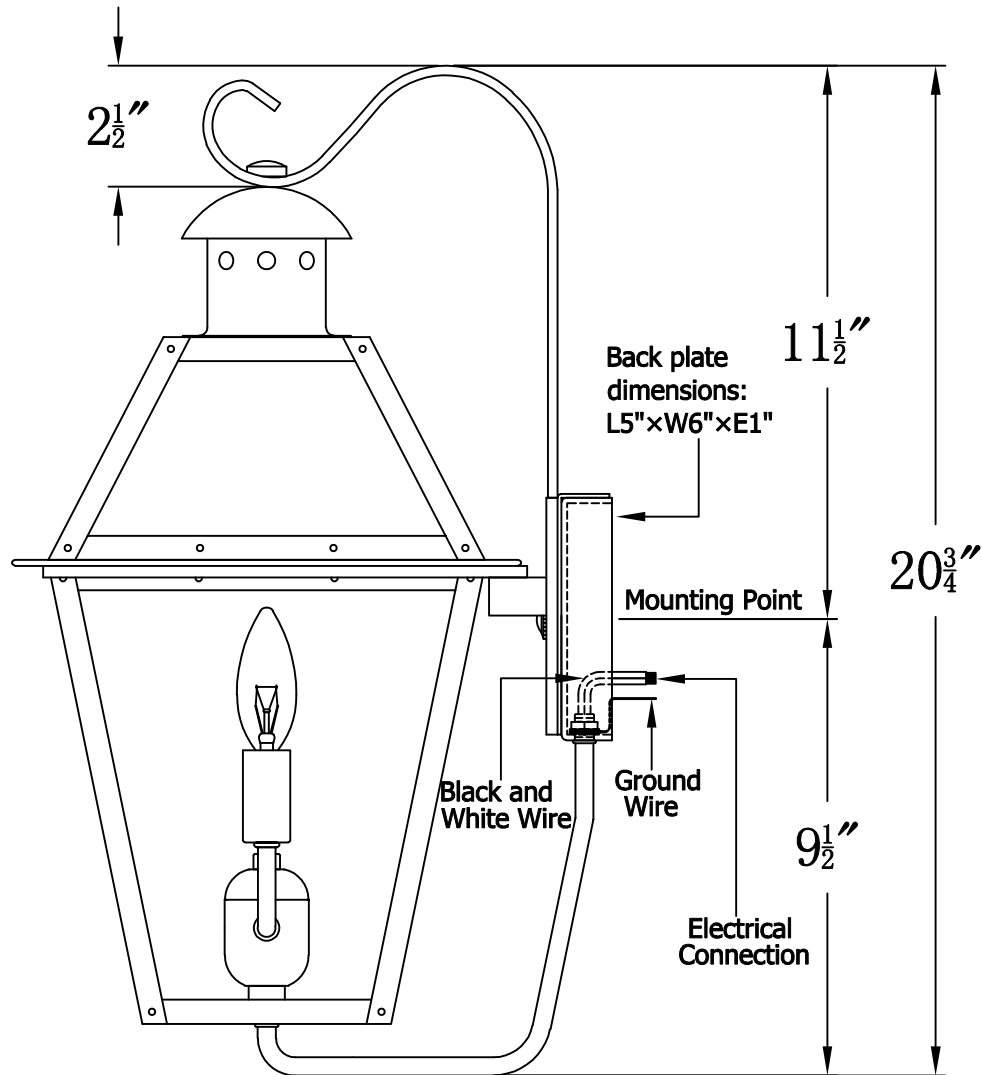

# GEORGETOWN 18 Electric With Farm House Hook (GT-18E FH3 )

## The CopperSmith

Product Description	Drawing Description	<u>9152 Hard Drive</u> Foley Alabama 36536
Sockets:2-E12 Candelabra	REV:A/0	
Watts:2-60W	Date:01/07/2022	SKU Number:GT-18E
	Drawing by:Jason Huang	Product Name:Georgetown 18 Electric