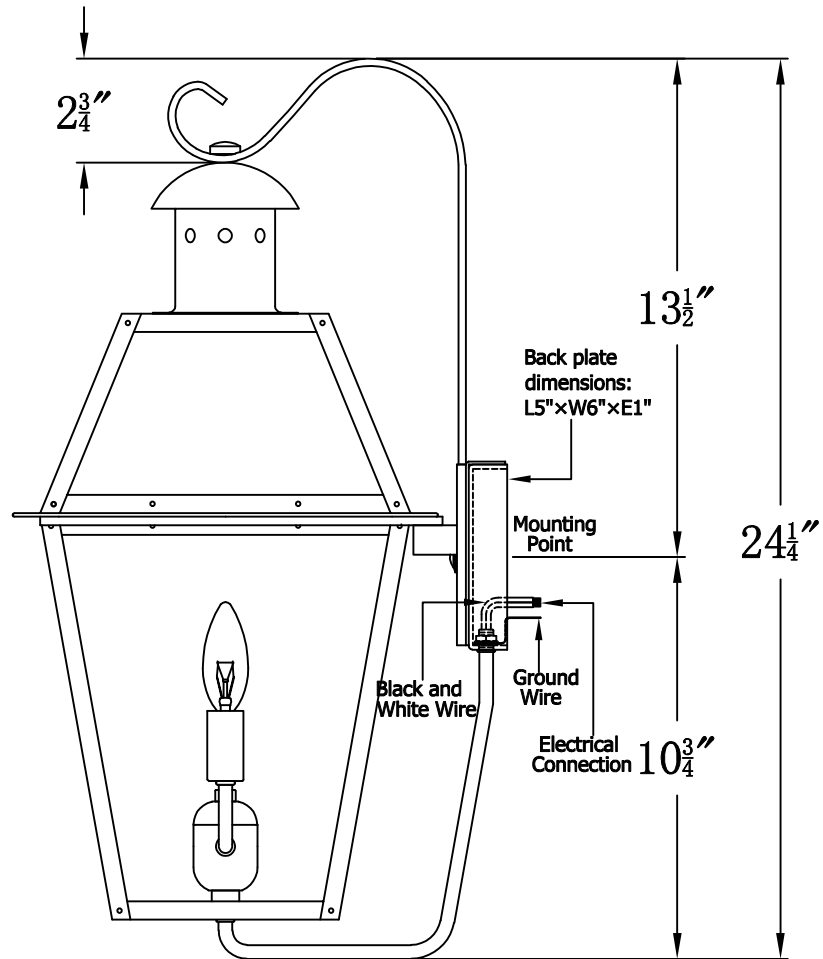

GEORGETOWN 20 Electric With Farm House Hook
(GT-20E FH8)

The CopperSmith

Product Description	Drawing Description	<u>9152 Hard Drive</u> Foley Alabama 36536
Sockets:2-E12 Candelabra	REV:A/0	
Watts:2-60W	Date:01/11/2022	SKU Number:GT-20E
	Drawing by:Jason Huang	Product Name:Georgetown 20 Electric