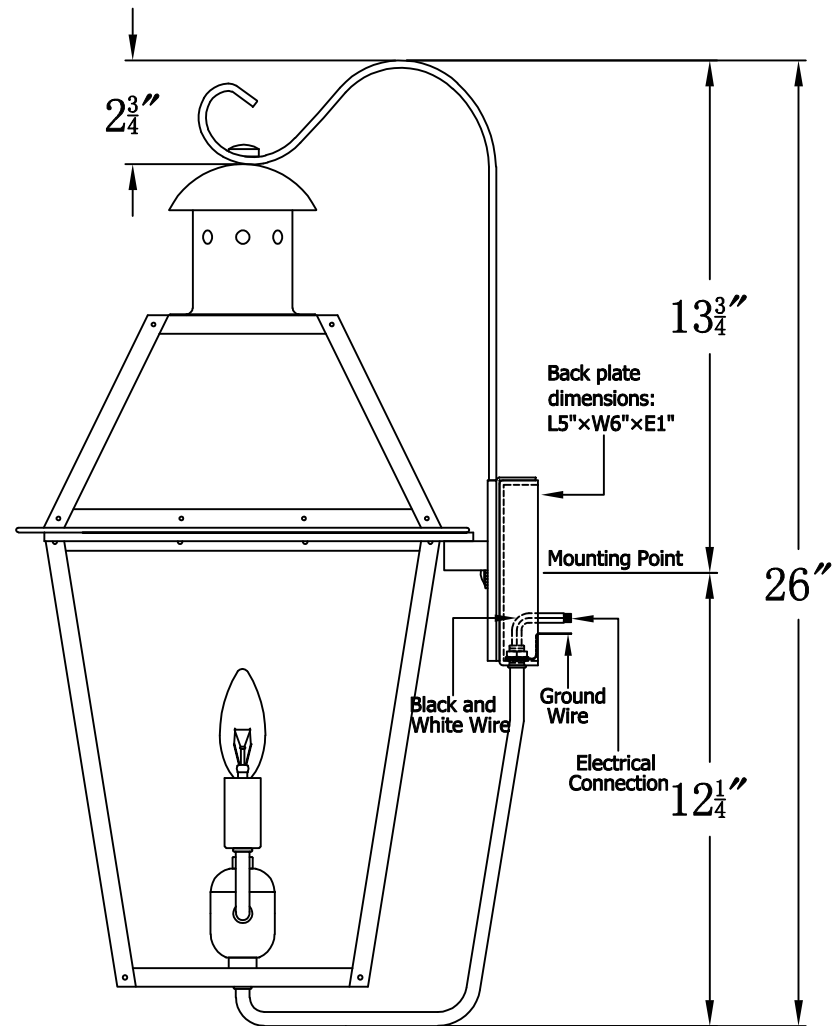

GEORGETOWN 22 Electric With Farm House Hook  
(GT-22E FH6 )

The CopperSmith

Product Description		Drawing Description	9152 Hard Drive Foley Alabama 36536
Sockets:2-E12 Candelabra		REV:A/0	
Watts:2-60W		Date:02/14/2022	SKU Number:GT-22E
		Drawing by:Jason Huang	Product Name:Georgetown 22 Electric