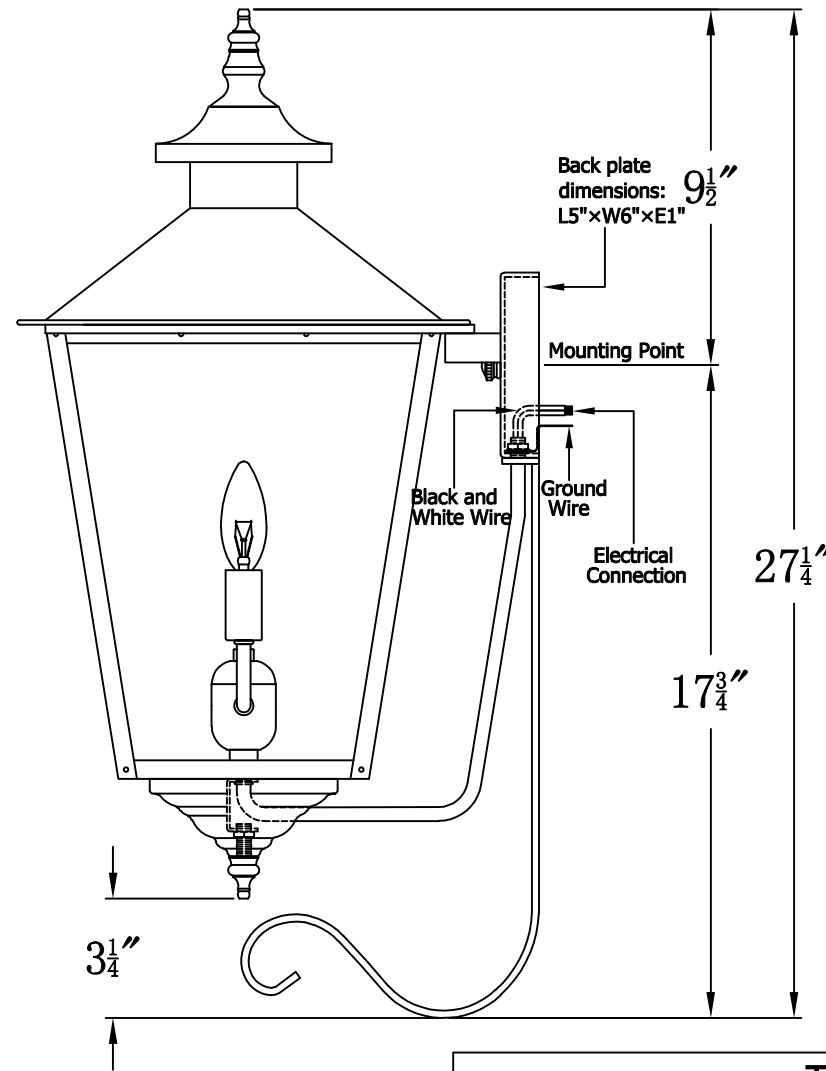

CONCEPTION STREET 42 Electric With Bottom Farmhouse Hook
(CS-42E BFH5)

The CopperSmith

Product Description	Drawing Description	9152 Hard Drive Foley Alabama 36536
Sockets:2-E12 Candelabra	REV:A/0	
Watts:2-60W	Date:08/07/2021	SKU Number:CS-42E
	Drawing by:Jason Huang	Product Name:Conception Street 42 Electric