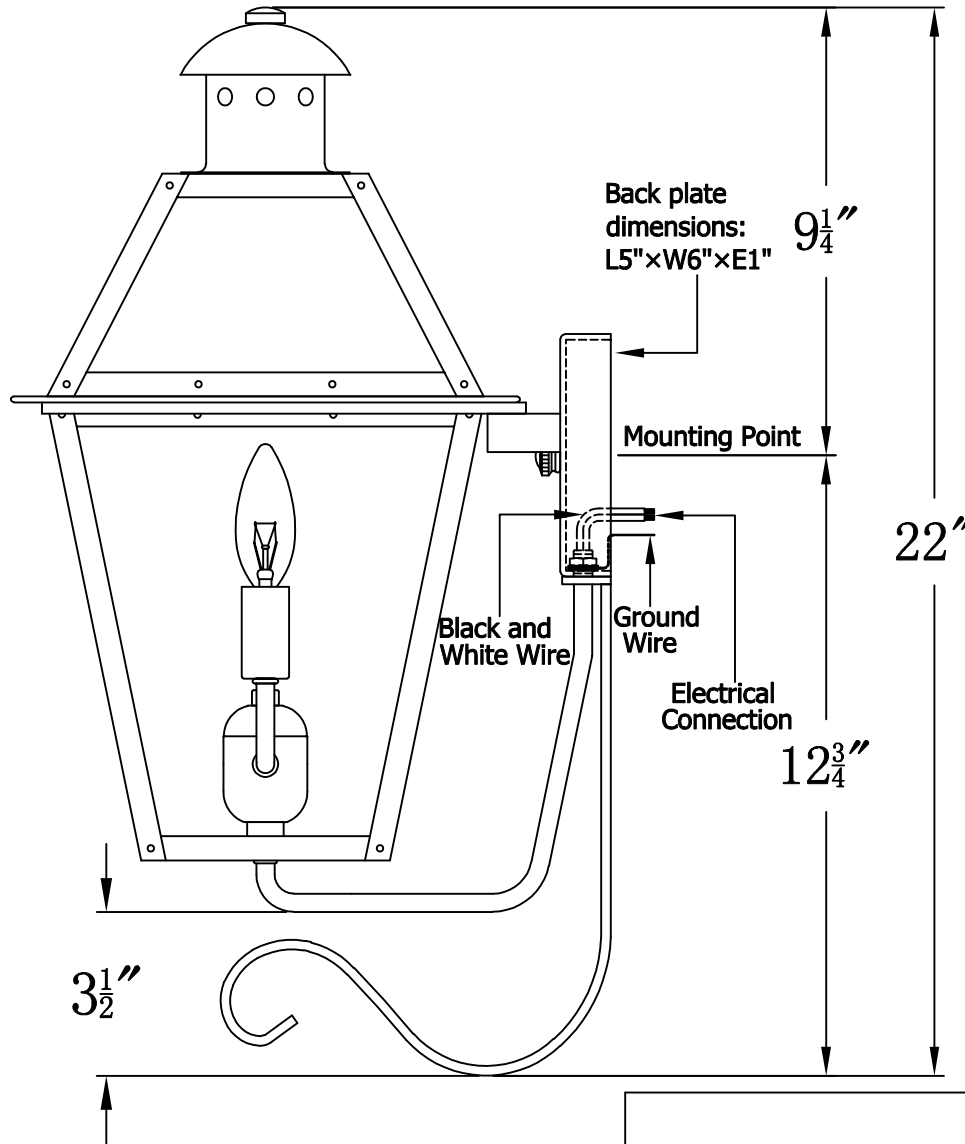

GEORGETOWN 18 Electric With Bottom Farmhouse Hook
(GT-18E BFH1)

The CopperSmith

| | | |
|--------------------------|------------------------|--|
| Product Description | Drawing Description | 9152 Hard Drive Foley Alabama 36536 |
| Sockets:2-E12 Candelabra | REV:A/0 | |
| Watts:2-60W | Date:01/07/2022 | SKU Number:GT-18E |
| | Drawing by:Jason Huang | Product Name:Georgetown 18 Electric |