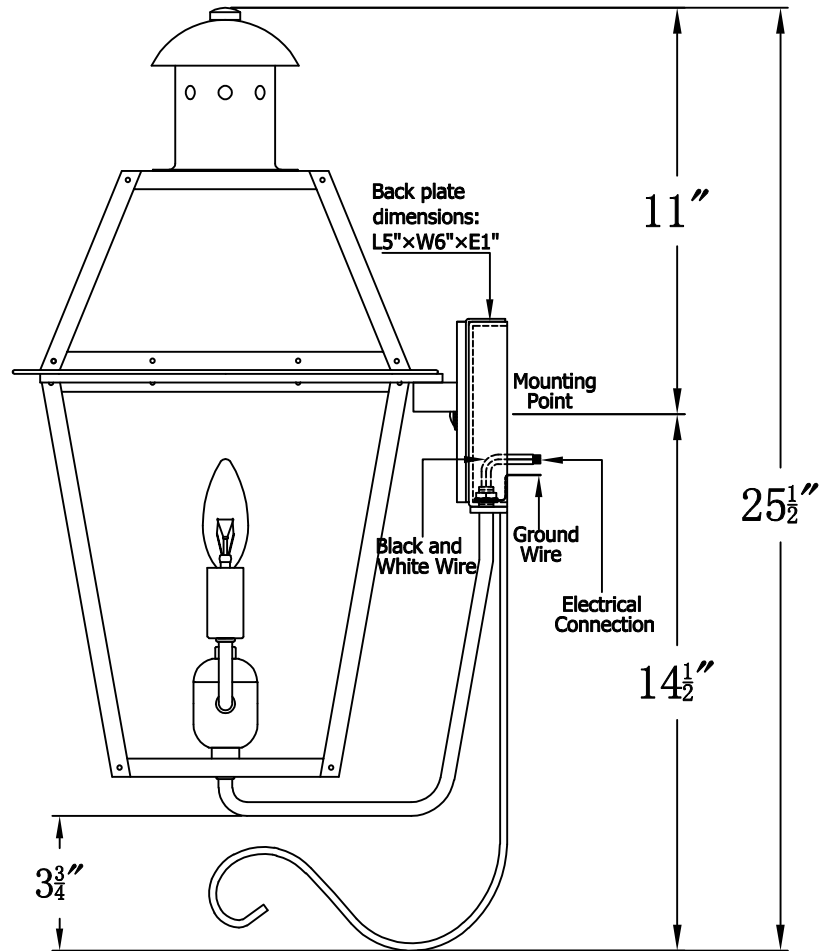

GEORGETOWN 20 Electric With Bottom Farmhouse Hook
(GT-20E BFH2)

The CopperSmith

Product Description	Drawing Description	9152 Hard Drive Foley Alabama 36536
Sockets:2-E12 Candelabra	REV:A/0	
Watts:2-60W	Date:01/11/2022	SKU Number:GT-20E
	Drawing by:Jason Huang	Product Name:Georgetown 20 Electric