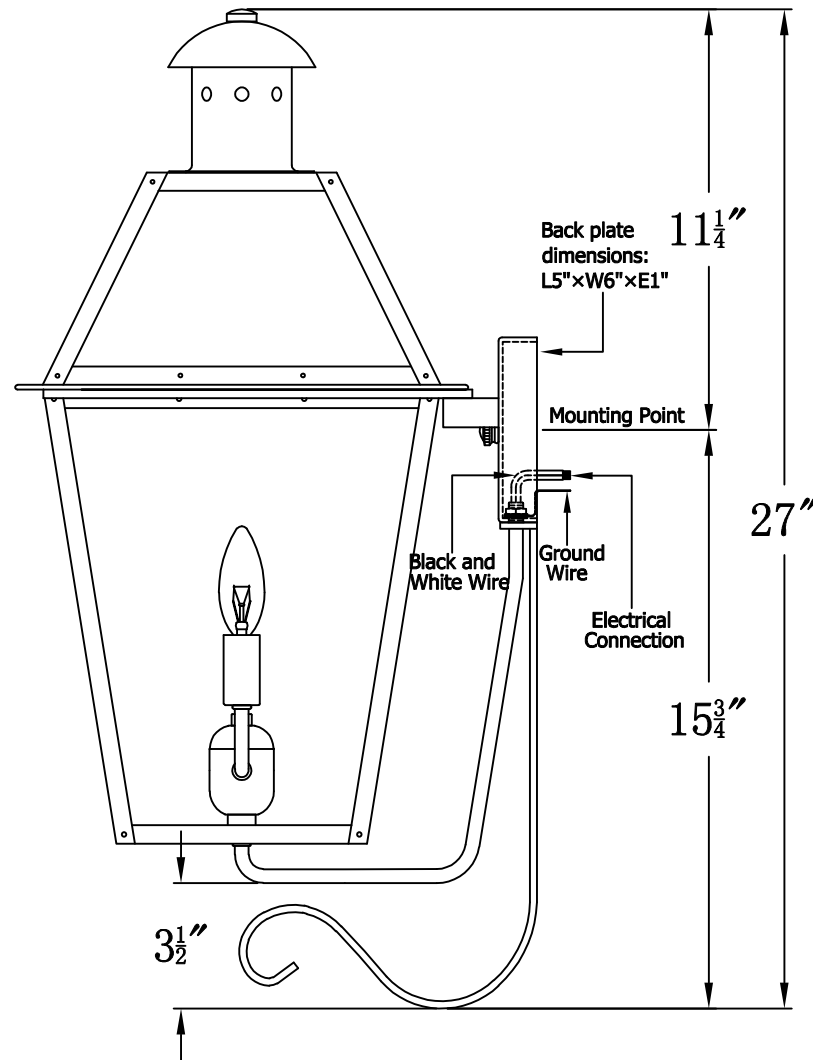

GEORGETOWN 22 Electric With Bottom Farmhouse Hook (GT-22E BFH3)

The CopperSmith

Product Description	Drawing Description	<u>9152 Hard Drive</u>
Sockets:2-E12 Candelabra	REV:A/0	Foley Alabama 36536
Watts:2-60W	Date:02/14/2022	SKU Number:GT-22E
	Drawing by:Jason Huang	Product Name:Georgetown 22 Electric