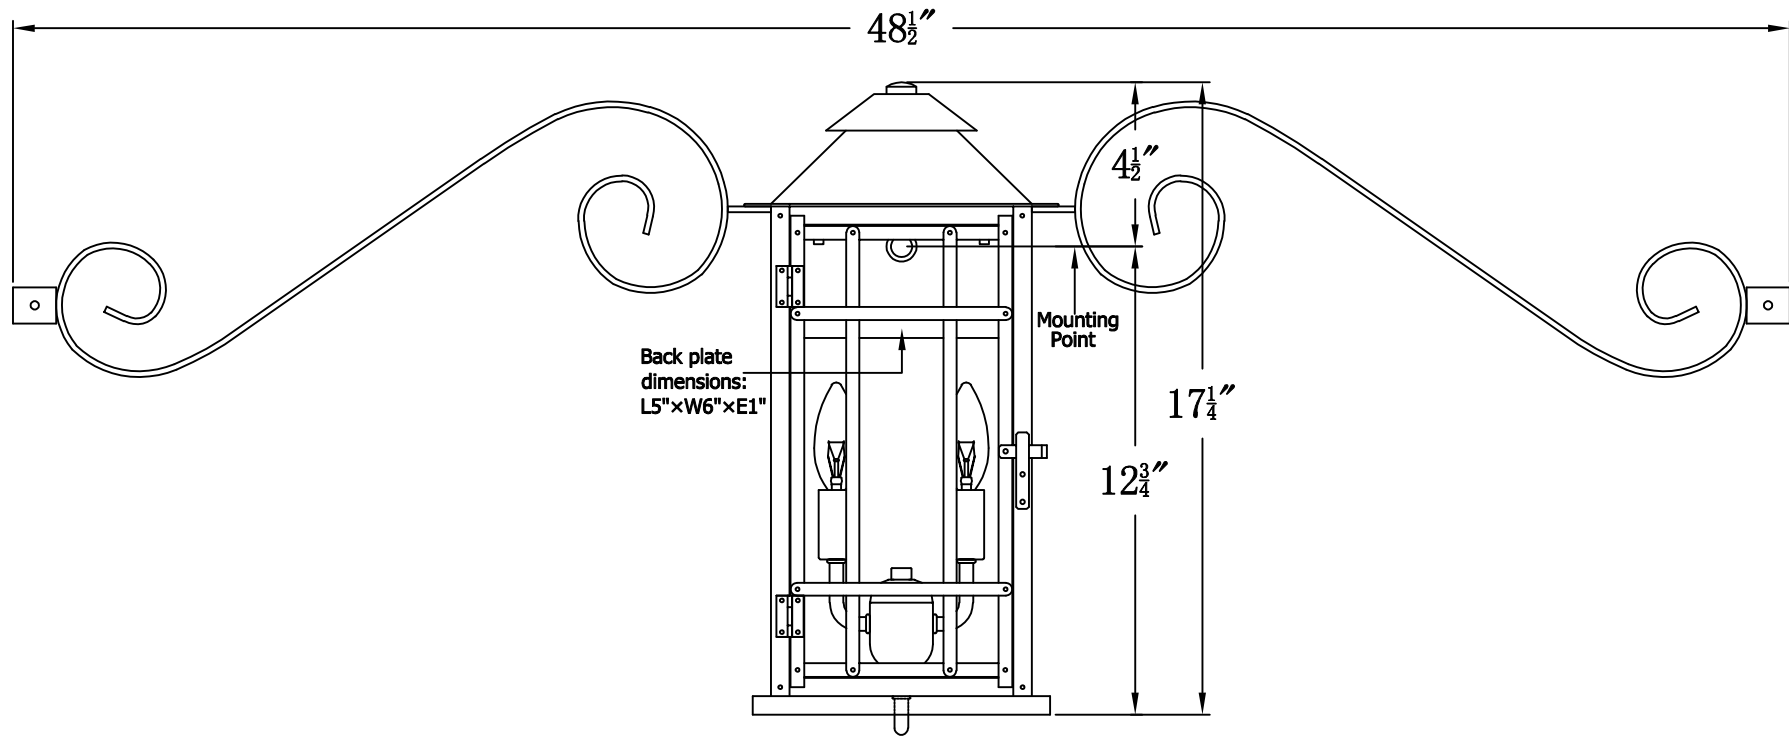

**BADLANDS 18 Electric With Classic Moustache
(BL-18E CMS)**

The CopperSmith

Product Description	Drawing Description	<u>9152 Hard Drive</u>
Sockets:2-E12 Candelabra	REV:A/0	Foley Alabama 36536
Watts:2-60W	Date:02/18/2022	SKU Number:BL-18E
	Drawing by:Jason Huang	Product Name:Badlands 18 Electric