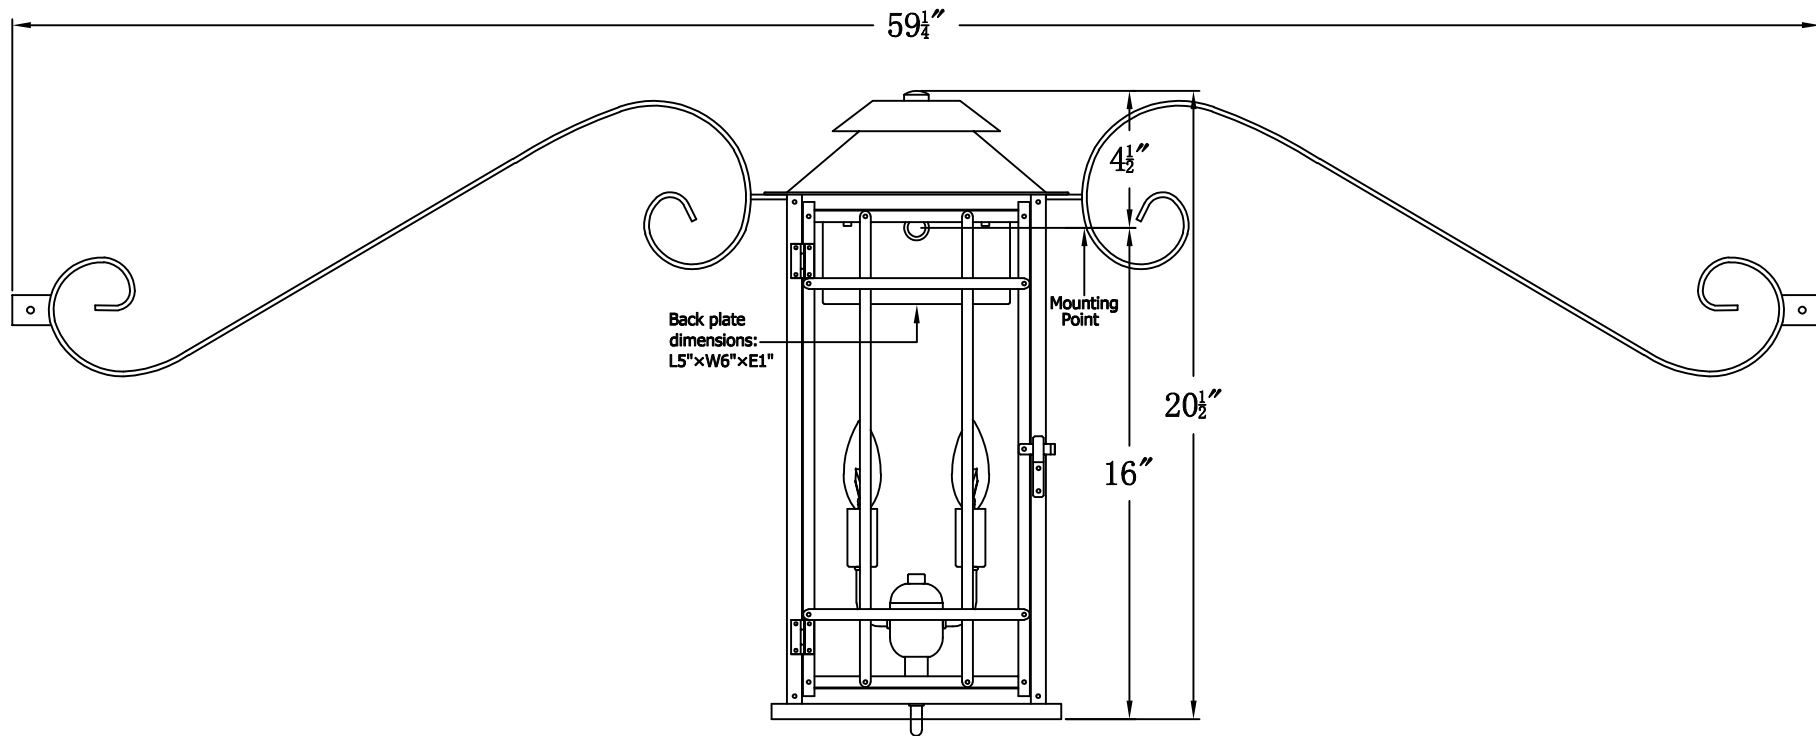

**BADLANDS 22 Electric With Classic Moustache
(BL-22E CML)**

The CopperSmith

Product Description	Drawing Description	9152 Hard Drive
Sockets:2-E12 Candelabra	REV:A/0	Foley Alabama 36536
Watts:2-60W	Date:02/19/2022	SKU Number:BL-22E
	Drawing by:Jason Huang	Product Name:Badlands 22 Electric