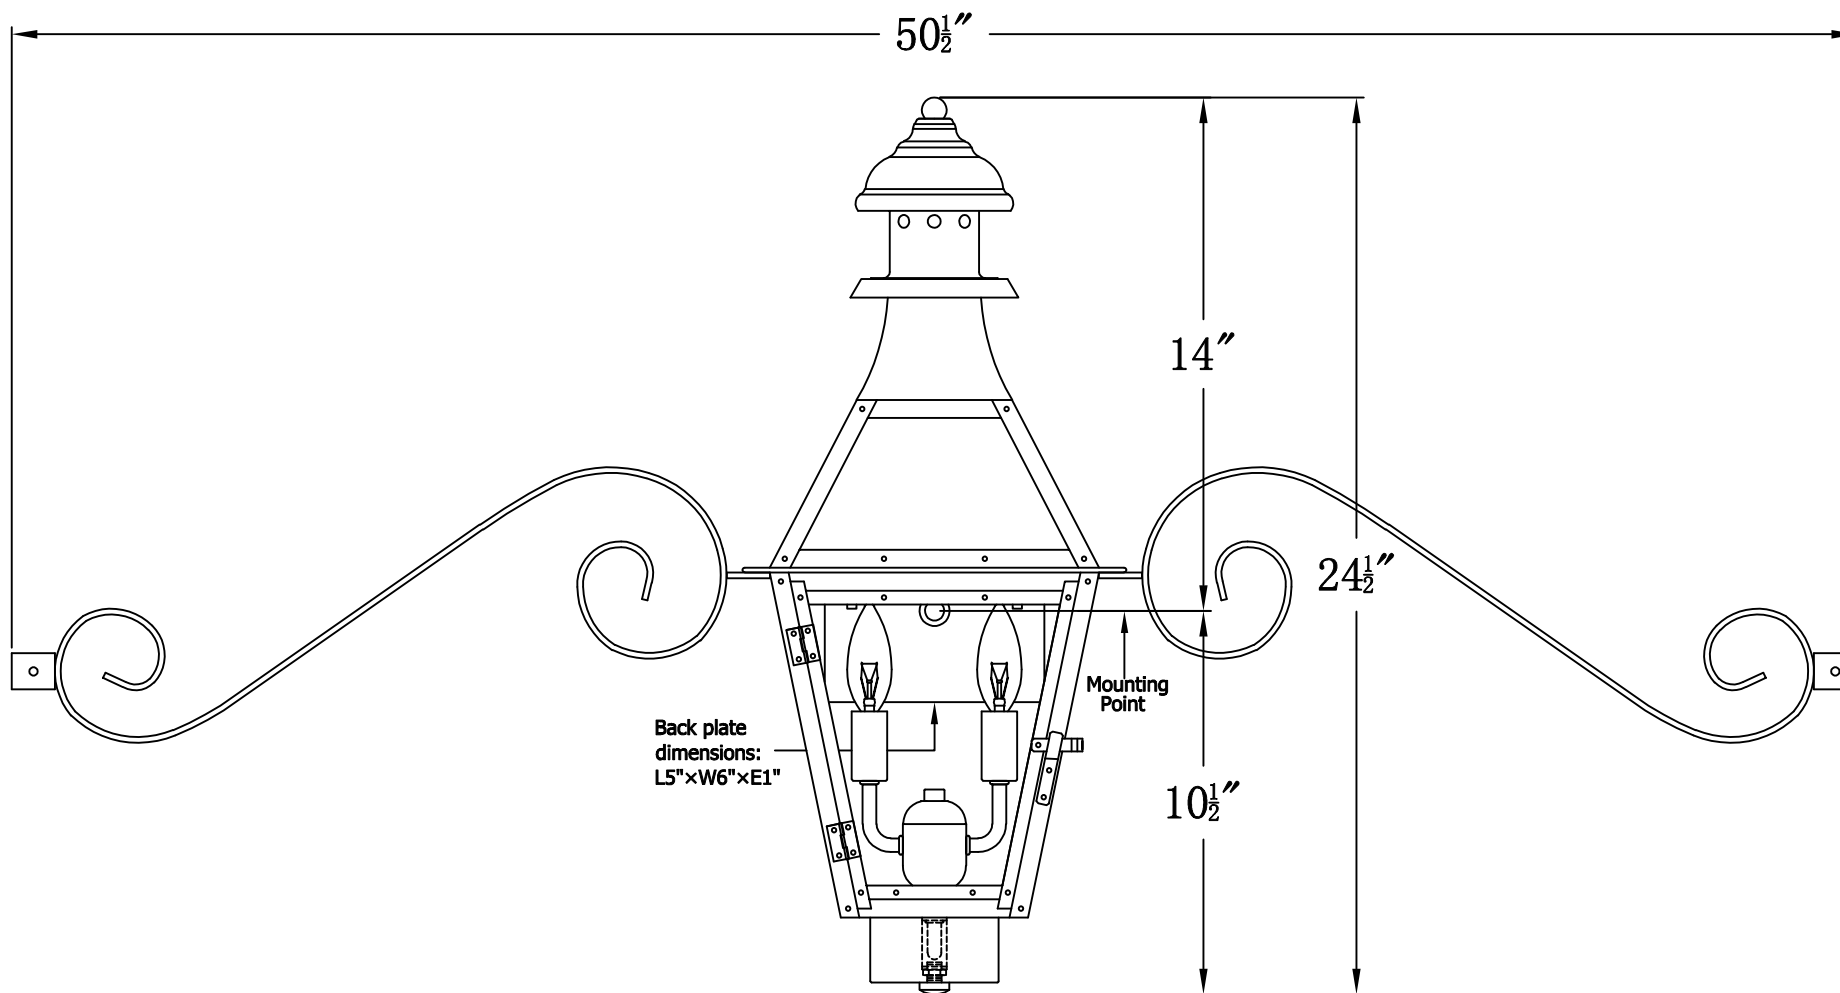

CREOLE 22 Electric With Classic Moustache
(CR-22E CMS)

The CopperSmith

Product Description	Drawing Description	9152 Hard Drive
Sockets:2-E12 Candelabra	REV:A/0	Foley Alabama 36536
Watts:2-60W	Date:11/19/2021	SKU Number:CR-22E
	Drawing by:Jason Huang	Product Name:Creole 22 Electric