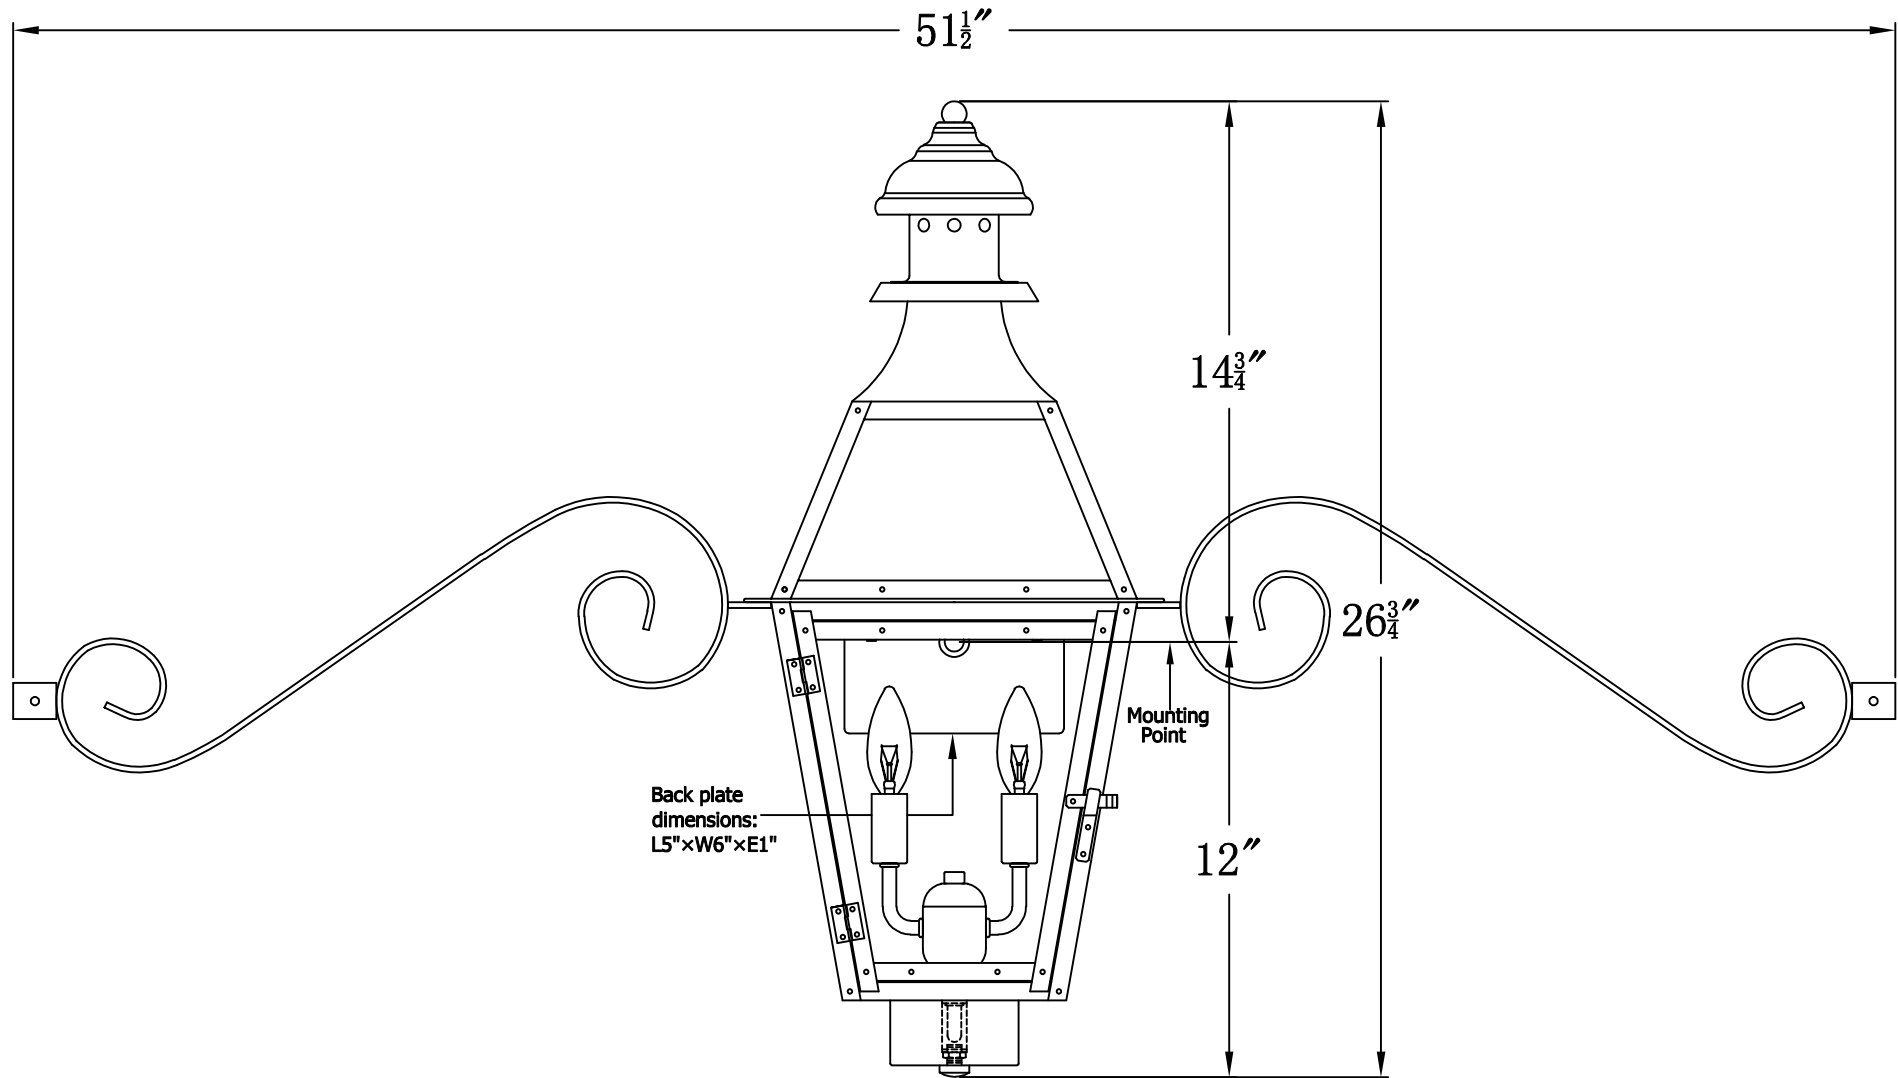

CREOLE 24 Electric With Classic Moustache
(CR-24E CMS)

The CopperSmith

Product Description	Drawing Description	9152 Hard Drive
Sockets:2-E12 Candelabra	REV:A/0	Foley Alabama 36536
Watts:2-60W	Date:11/23/2021	SKU Number:CR-24E
	Drawing by:Jason Huang	Product Name:Creole 24 Electric