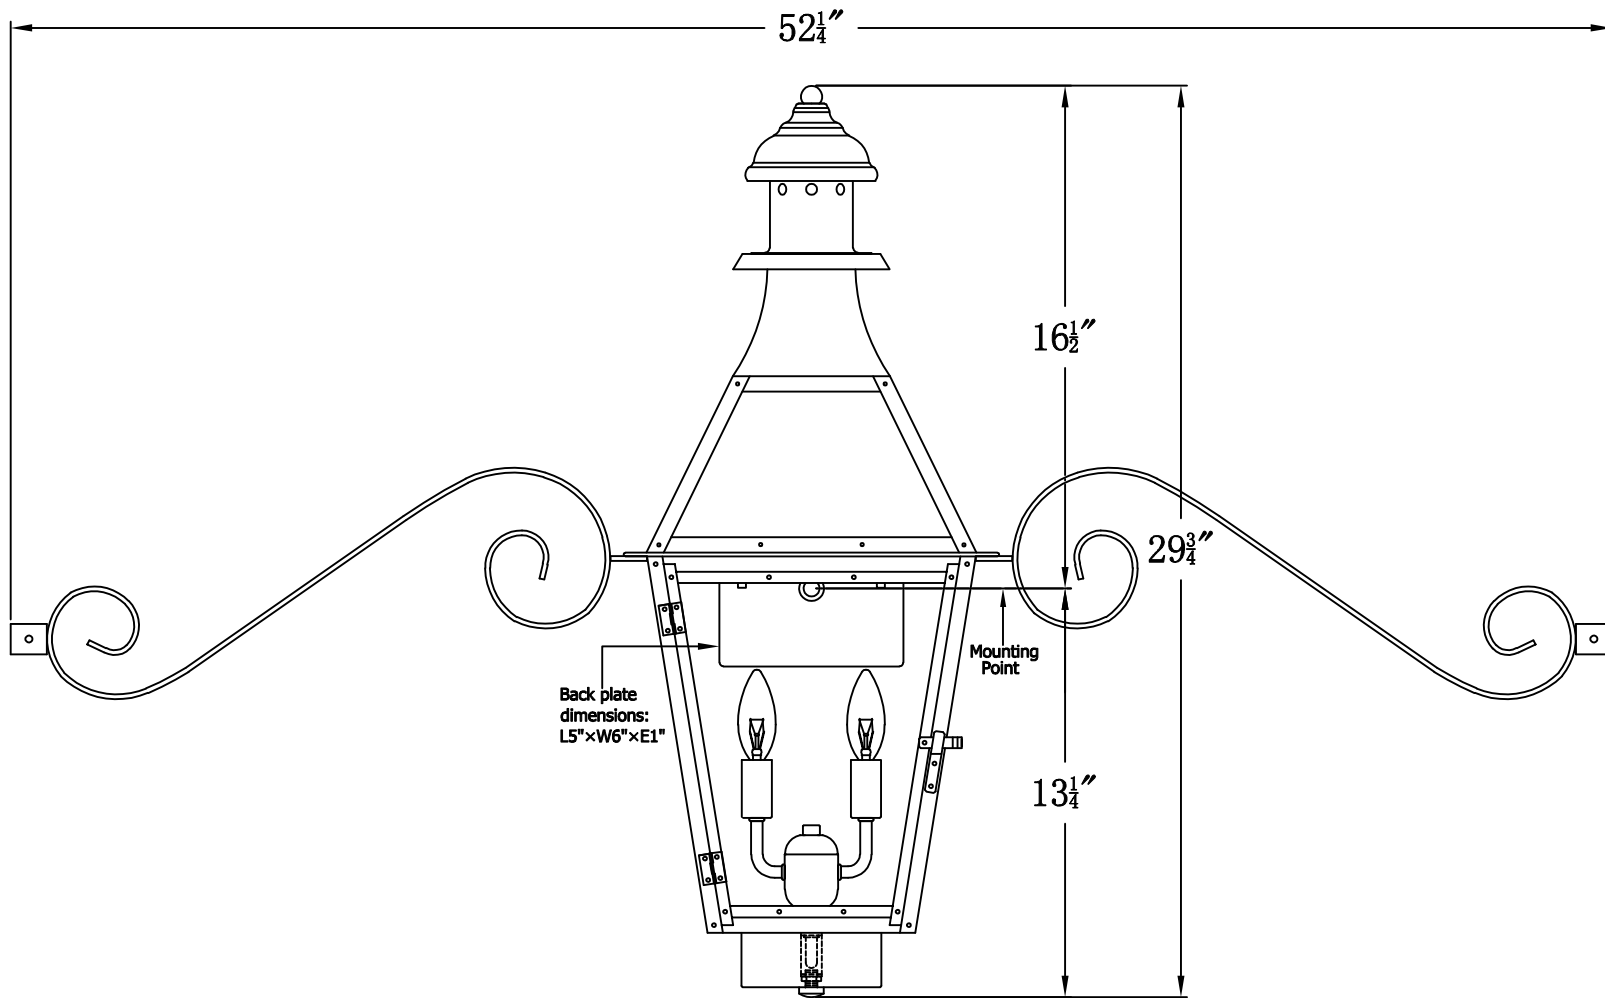

CREOLE 27 Electric With Classic Moustache
(CR-27E CMS)

The CopperSmith

Product Description	Drawing Description	9152 Hard Drive
Sockets:2-E12 Candelabra	REV:A/0	Foley Alabama 36536
Watts:2-60W	Date:12/01/2021	SKU Number:CR-27E
	Drawing by:Jason Huang	Product Name:Creole 27 Electric