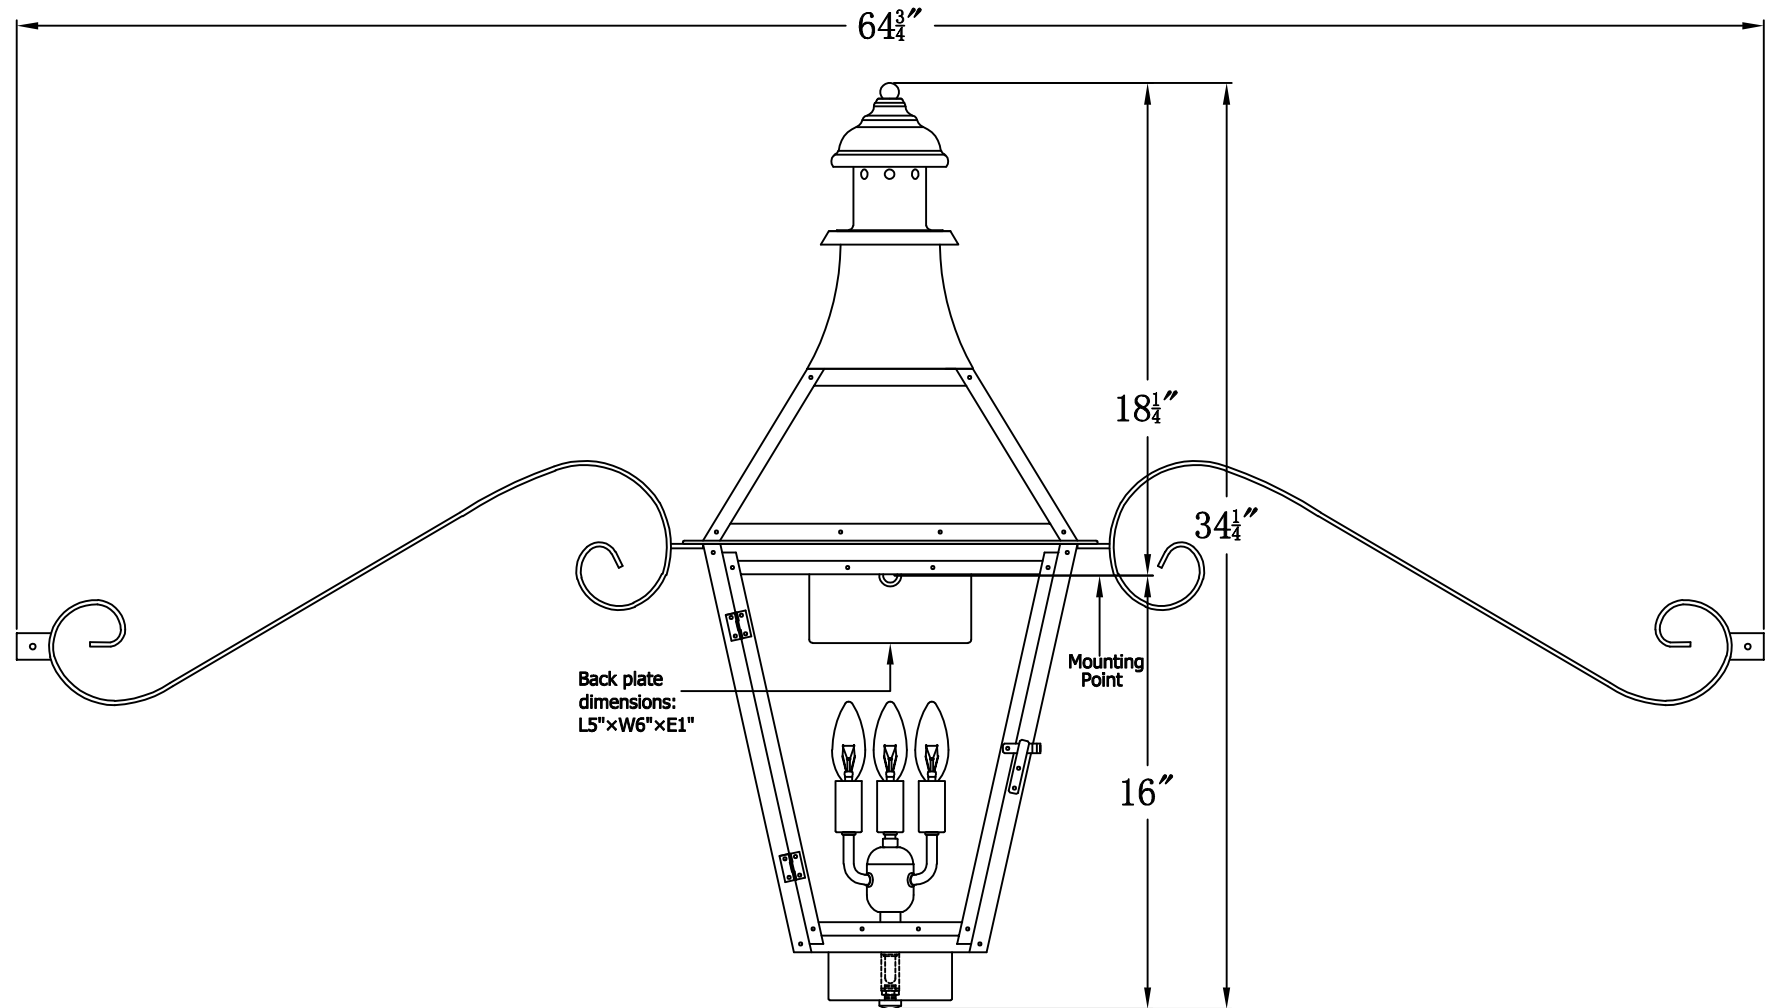

CREOLE 33 Electric With Classic Moustache  
(CR-33E CML)

The CopperSmith

Product Description	Drawing Description	9152 Hard Drive
Sockets:3-E12 Candelabra	REV:A/0	Foley Alabama 36536
Watts:3-60W	Date:12/23/2021	SKU Number:CR-33E
	Drawing by:Jason Huang	Product Name:Creole 33 Electric